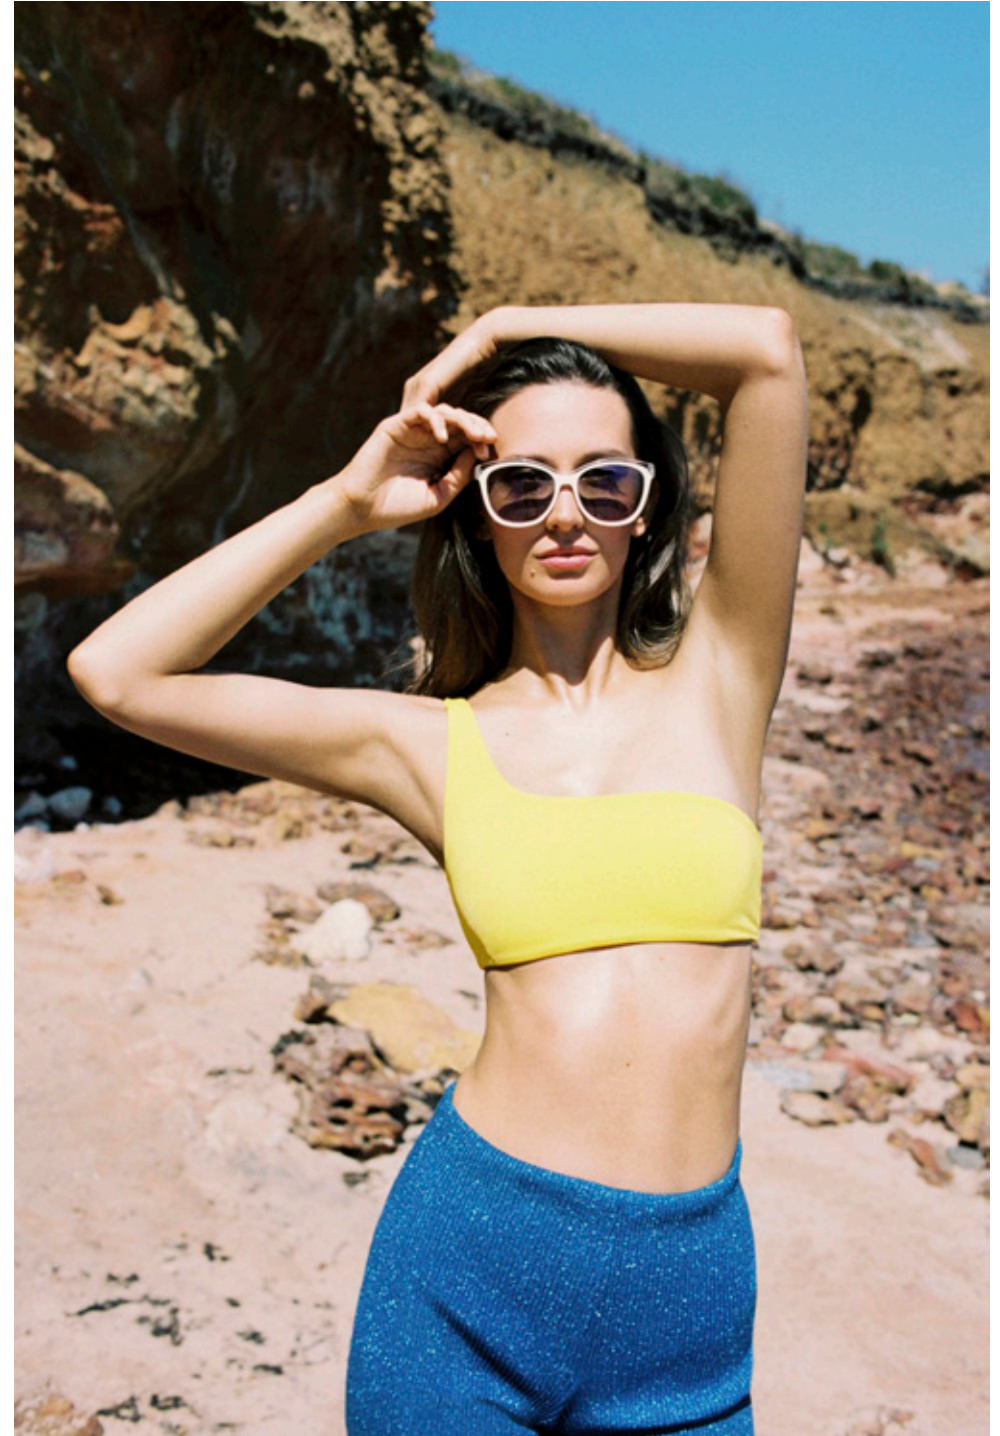

giantmanagement.com / +61 3 9827 4877