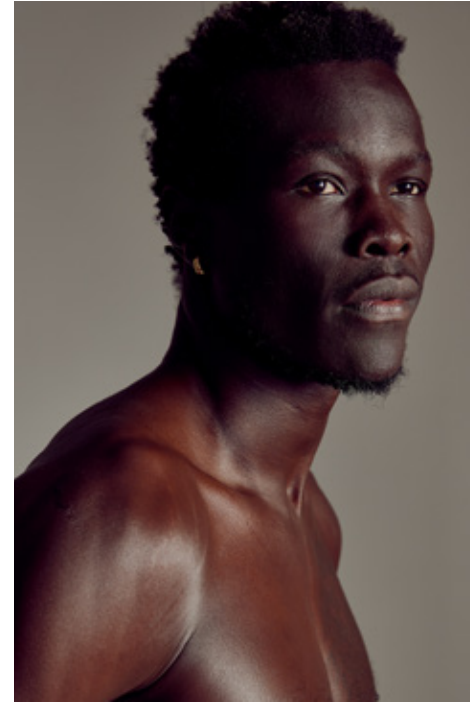

KAMIS BANEK

GIANT

HGHT	CHST	WST	SUIT	CLLR	SHOE	HAIR	EYE
198 / 6'6	97 / 38	81 / 32	38L	41 / 16	11 / 46	BRWN	BRWN

KAMIS BANEK

GIANT

giantmanagement.com / +61 3 9827 4877