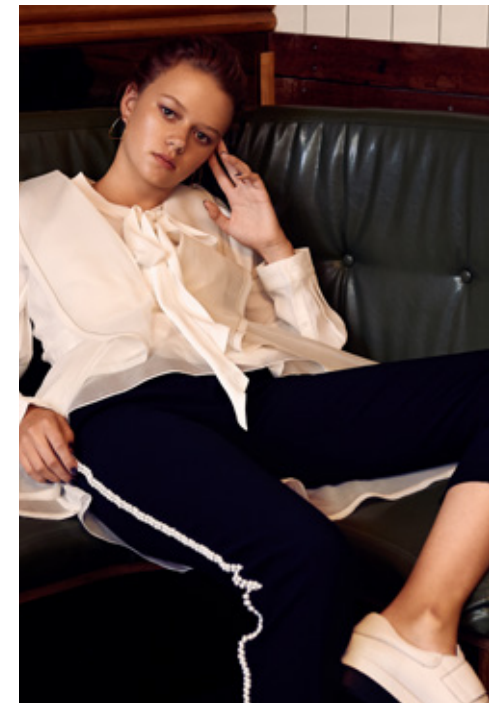

KATE DOYLE

GIANT

KATE DOYLE

GIANT

HGHT	BUST	WST	HIP	DRSS	SHOE	HAIR	EYE
177 / 5'10	84 / 33	62 / 24.5	95 / 37.5	8	9 / 40	BRWN	GRN

[giantmanagement.com](http://giantmanagement.com) / +61 3 9827 4877