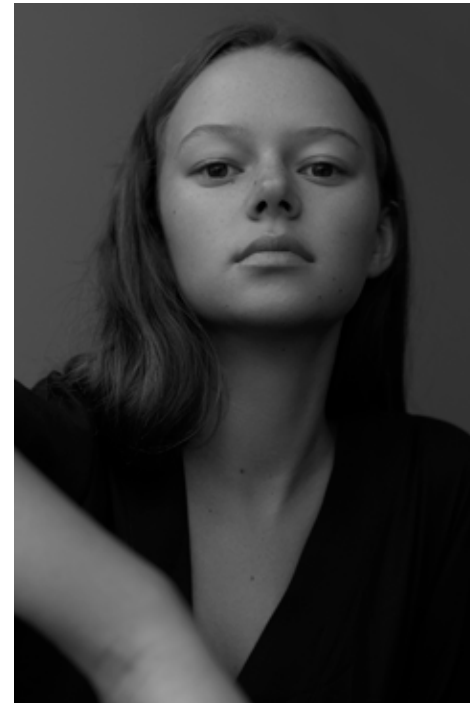

KATE DOYLE

GIANT

KATE DOYLE

GIANT

HGHT	BUST	WST	HIP	DRSS	SHOE	HAIR	EYE
177 / 5'10	84 / 33	62 / 24.5	95 / 37.5	8	9 / 40	BRWN	GRN

[giantmanagement.com](http://giantmanagement.com) / +61 3 9827 4877