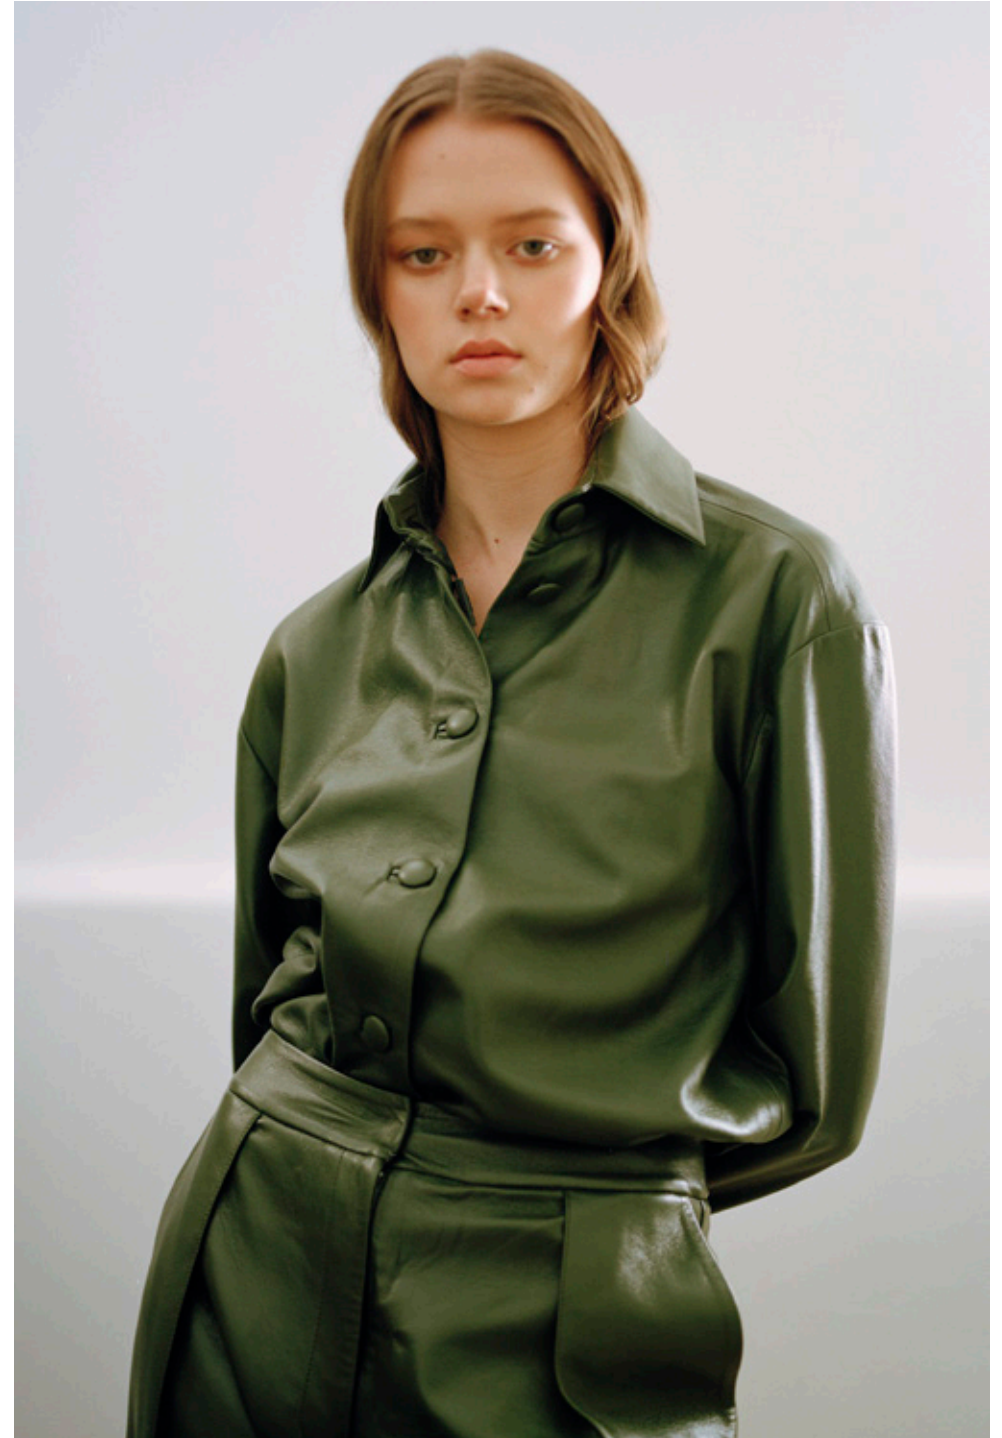

giantmanagement.com / +61 3 9827 4877