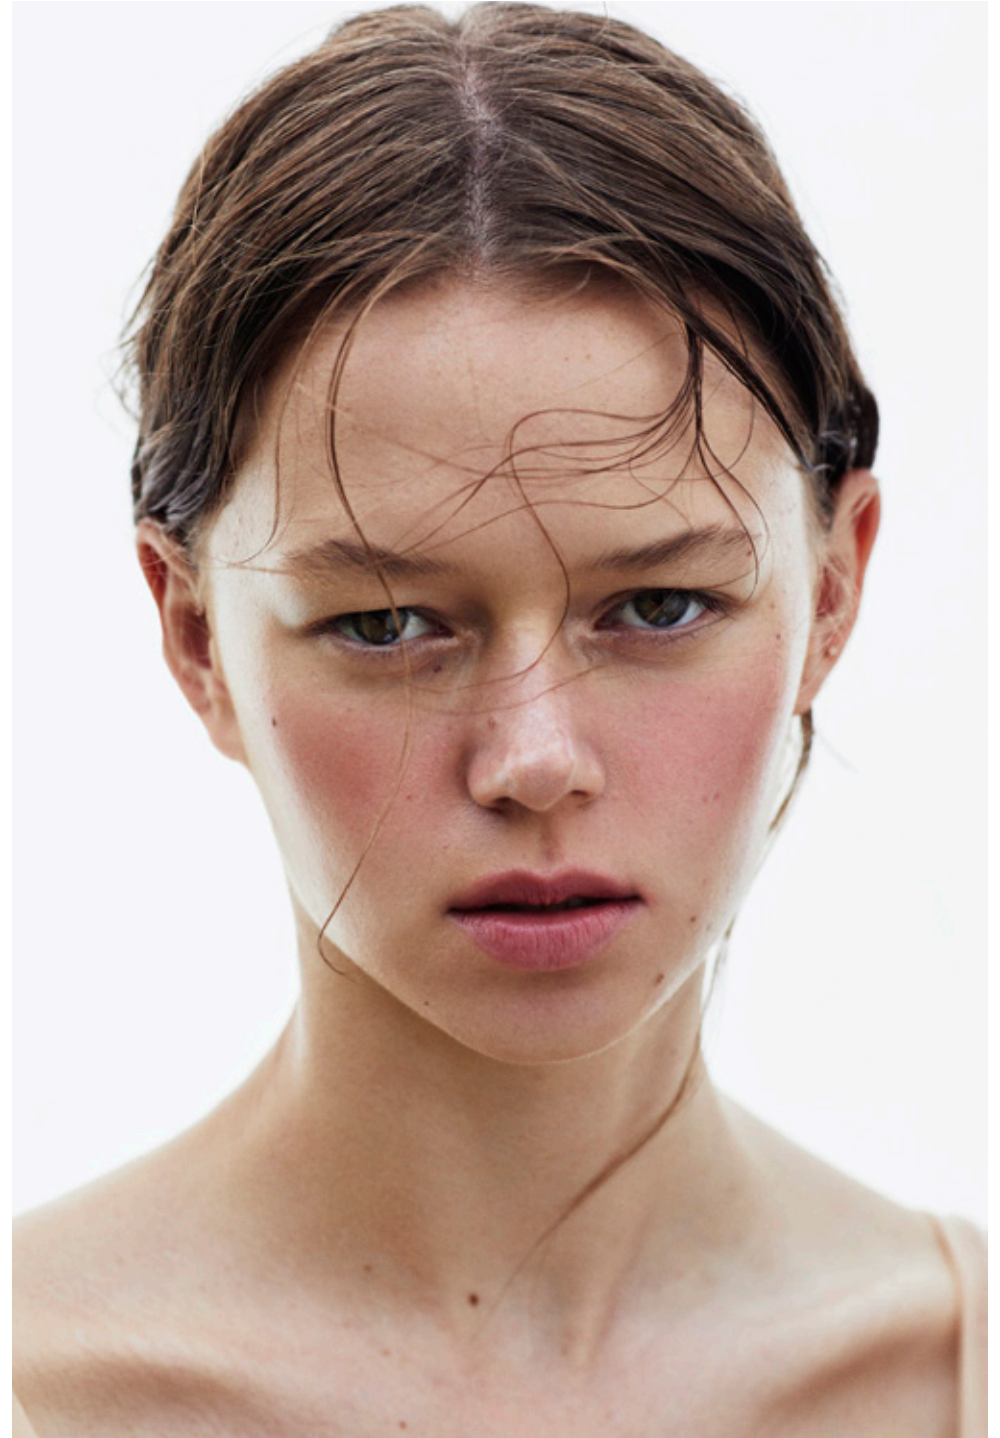

giantmanagement.com / +61 3 9827 4877