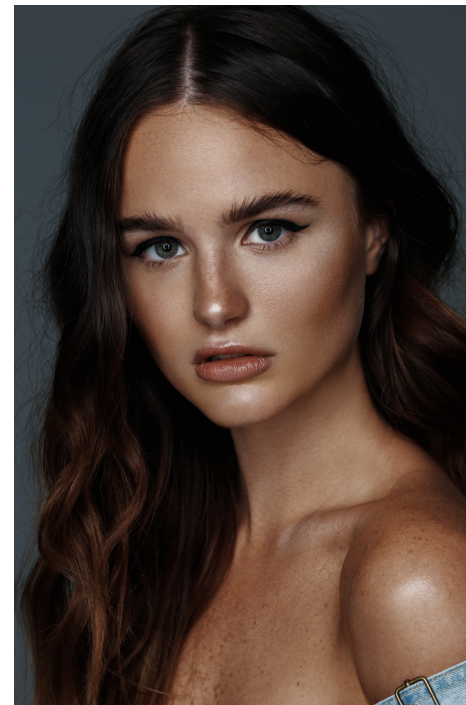

KATIE WILKINSON

GIANT

KATIE WILKINSON

GIANT

HGHT	BUST	WST	HIP	DRSS	SHOE	HAIR	EYE
175/5'9	81/32	61/24	90/35.5	8	8/39	BRWN	BLUE

giantmanagement.com / +61 3 9827 4877