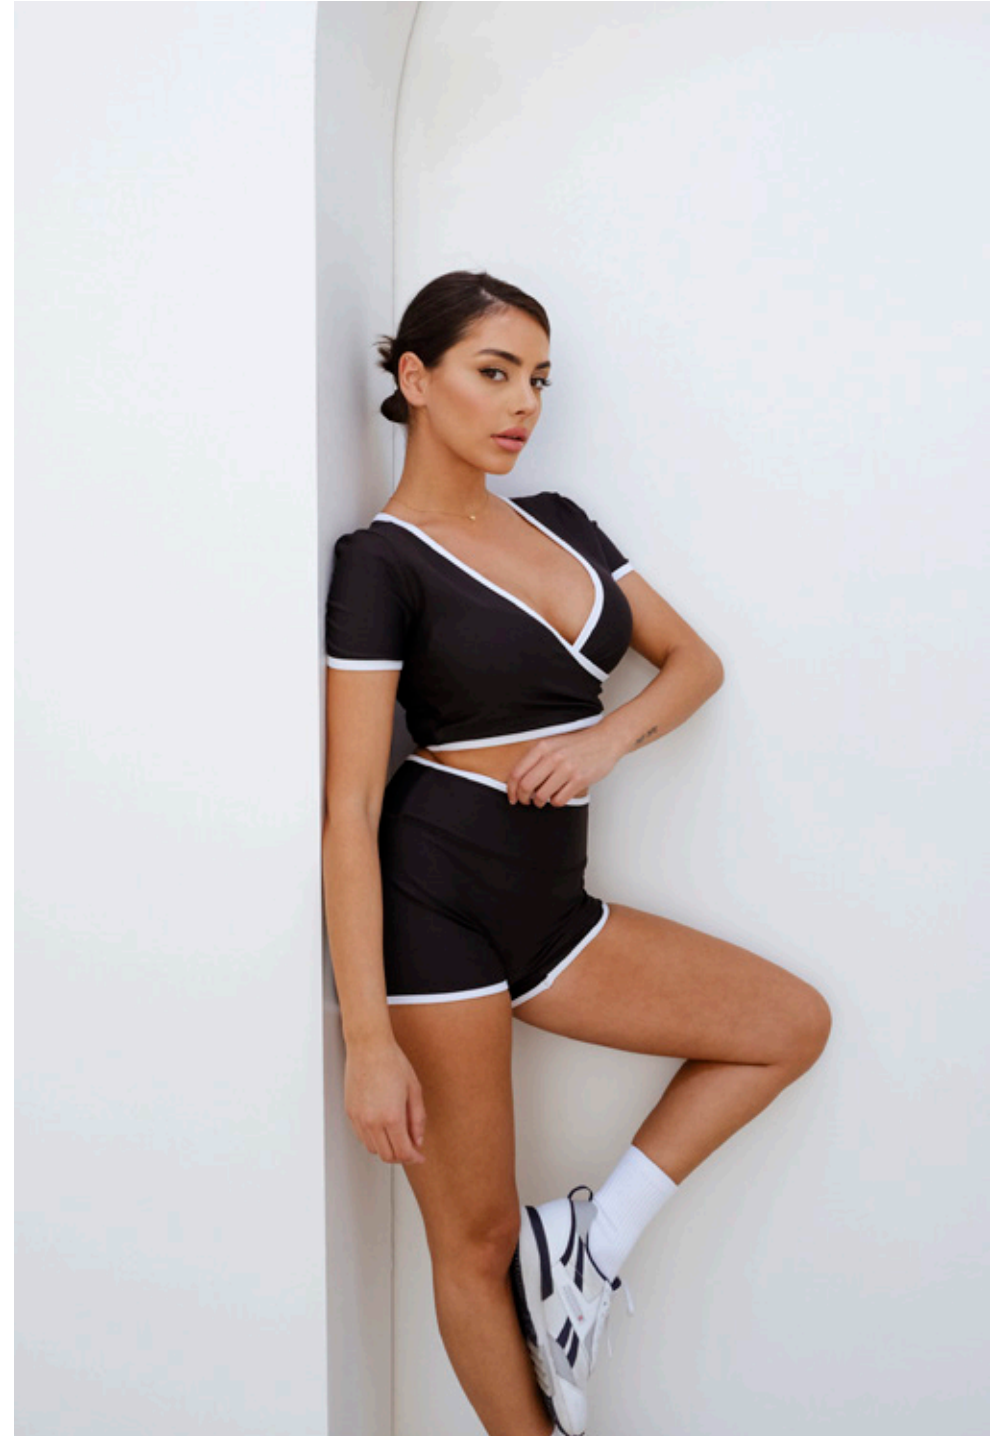

giantmanagement.com / +61 3 9827 4877