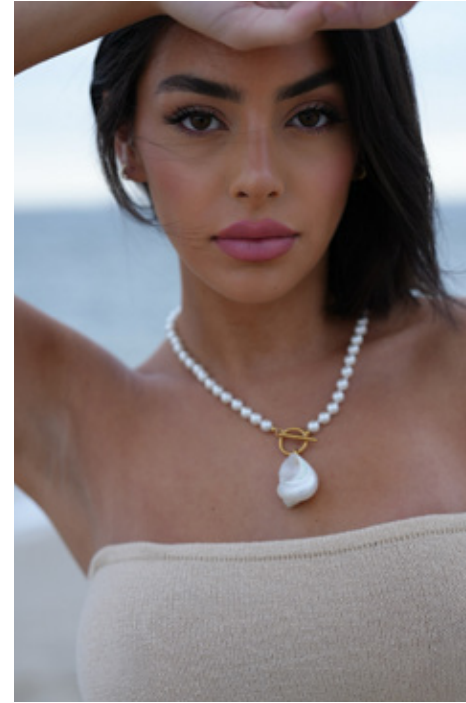

KRISTINA STOJANOVSKI

GIANT

HGHT	BUST	WST	HIP	DRSS	SHOE	HAIR	EYE
162/5'4	84/33	62/24.5	84/33	6	5/36	BRWN	BRWN

KRISTINA STOJANOVSKI

GIANT

[giantmanagement.com](http://giantmanagement.com) / +61 3 9827 4877