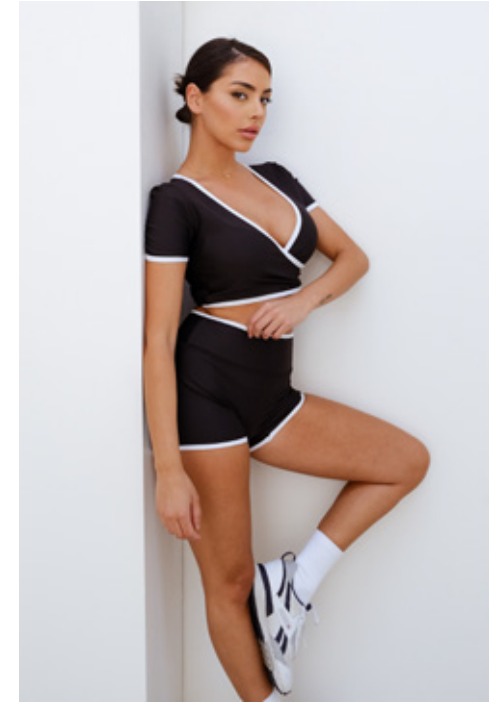

KRISTINA STOJANOVSKI

GIANT

HGHT	BUST	WST	HIP	DRSS	SHOE	HAIR	EYE
162/5'4	84/33	62/24.5	84/33	6	5/36	BRWN	BRWN

KRISTINA STOJANOVSKI

GIANT

[giantmanagement.com](http://giantmanagement.com) / +61 3 9827 4877