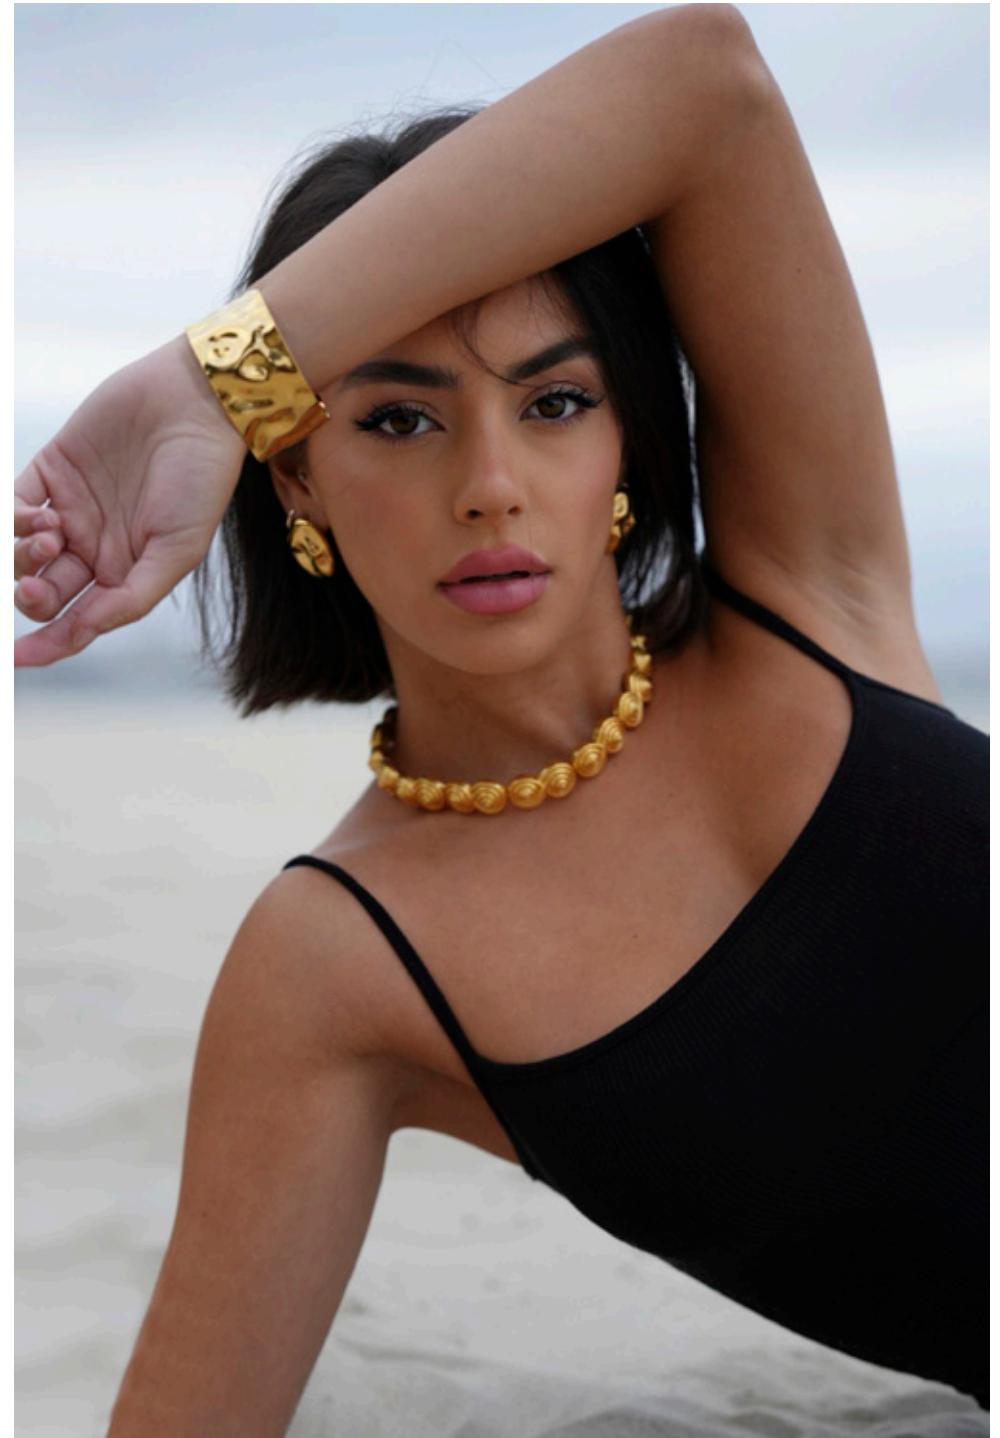

KRISTINA STOJANOVSKI

GIANT

HGHT	BUST	WST	HIP	DRSS	SHOE	HAIR	EYE
162/5'4	84/33	62/24.5	84/33	6	5/36	BRWN	BRWN

GIANT

[giantmanagement.com](http://giantmanagement.com) / +61 3 9827 4877

HGHT 162/5'4 BUST 84/33 WST 62/24.5 HIP 84/33 DRSS 6 SHOE 5/36 HAIR BRWN EYE BRWN