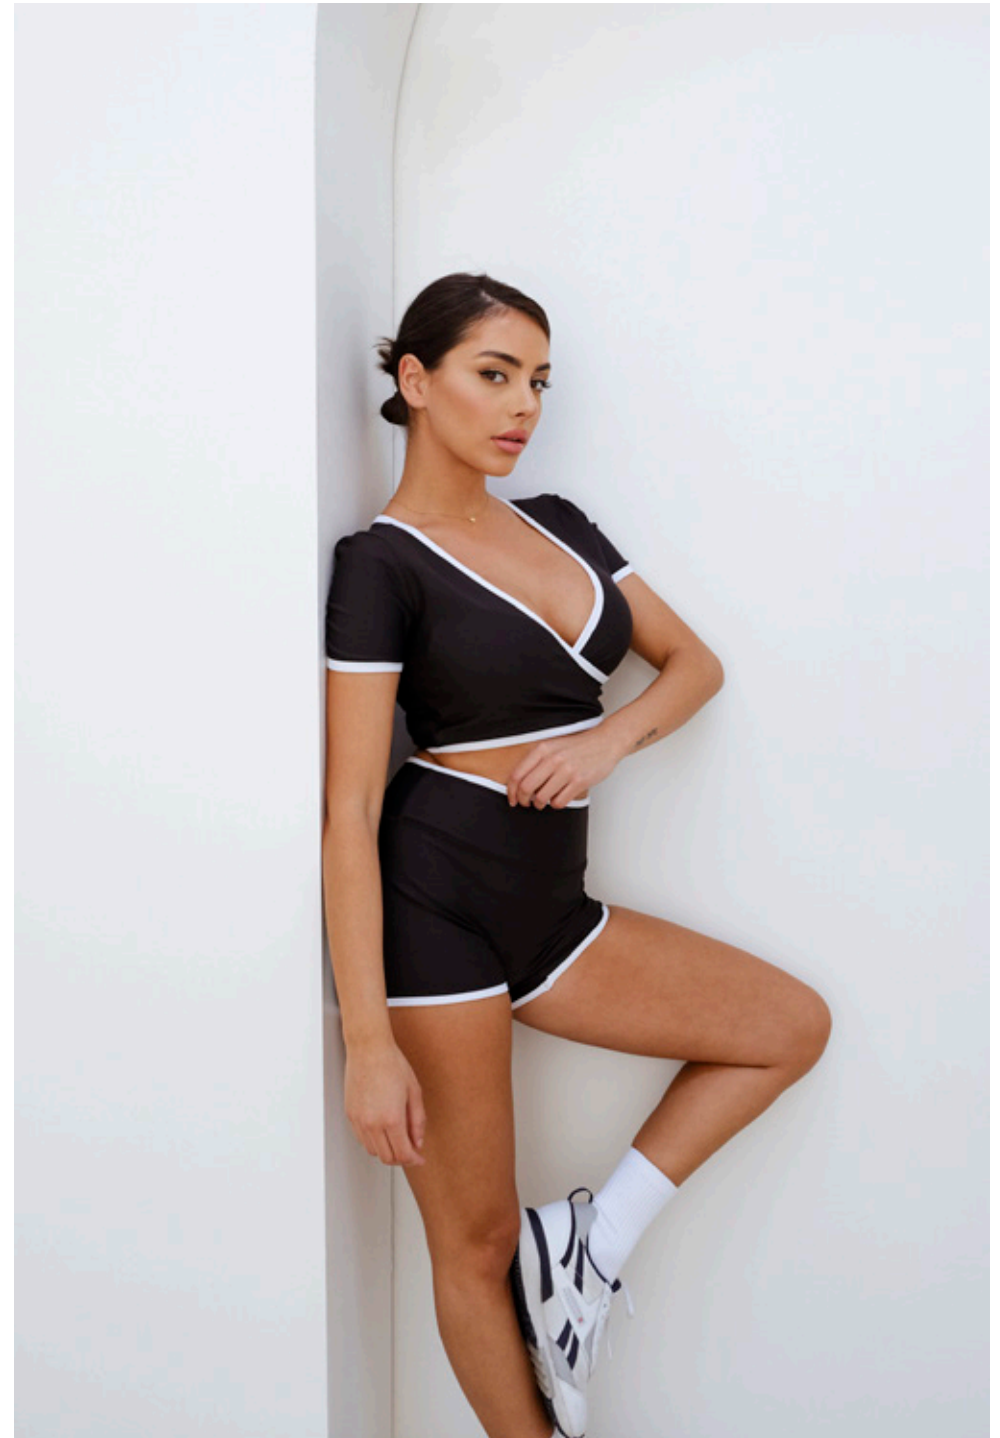

HGHT 162/5'4 BUST 84/33 WST 62/24.5 HIP 84/33 DRSS 6 SHOE 5/36 HAIR BRWN EYE BRWN