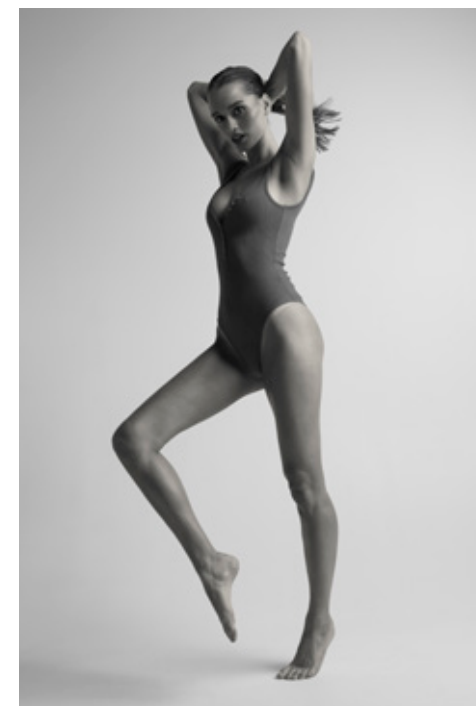

KYLAH DAY

GIANT

KYLAH DAY

GIANT

HGHT	BUST	WST	HIP	DRSS	SHOE	HAIR	EYE
175 / 5'9	85 / 33.5	60 / 23.5	94 / 37	8	8.5 / 39	BRWN	BRWN

giantmanagement.com / +61 3 9827 4877