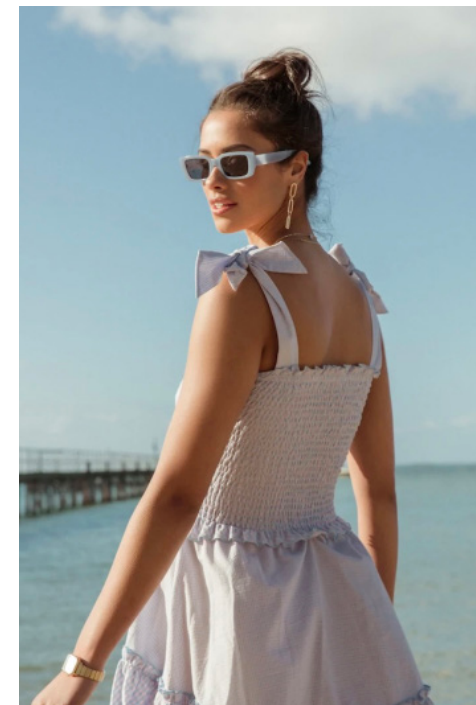

LAILA KEWIN

GIANT

HGHT 180 / 5'11 BUST 86 / 34 WST 69 / 27 HIP 98 / 38.5 DRSS 8 SHOE 10 HAIR BRWN EYE BRWN

LAILA KEWIN

GIANT

giantmanagement.com / +61 3 9827 4877