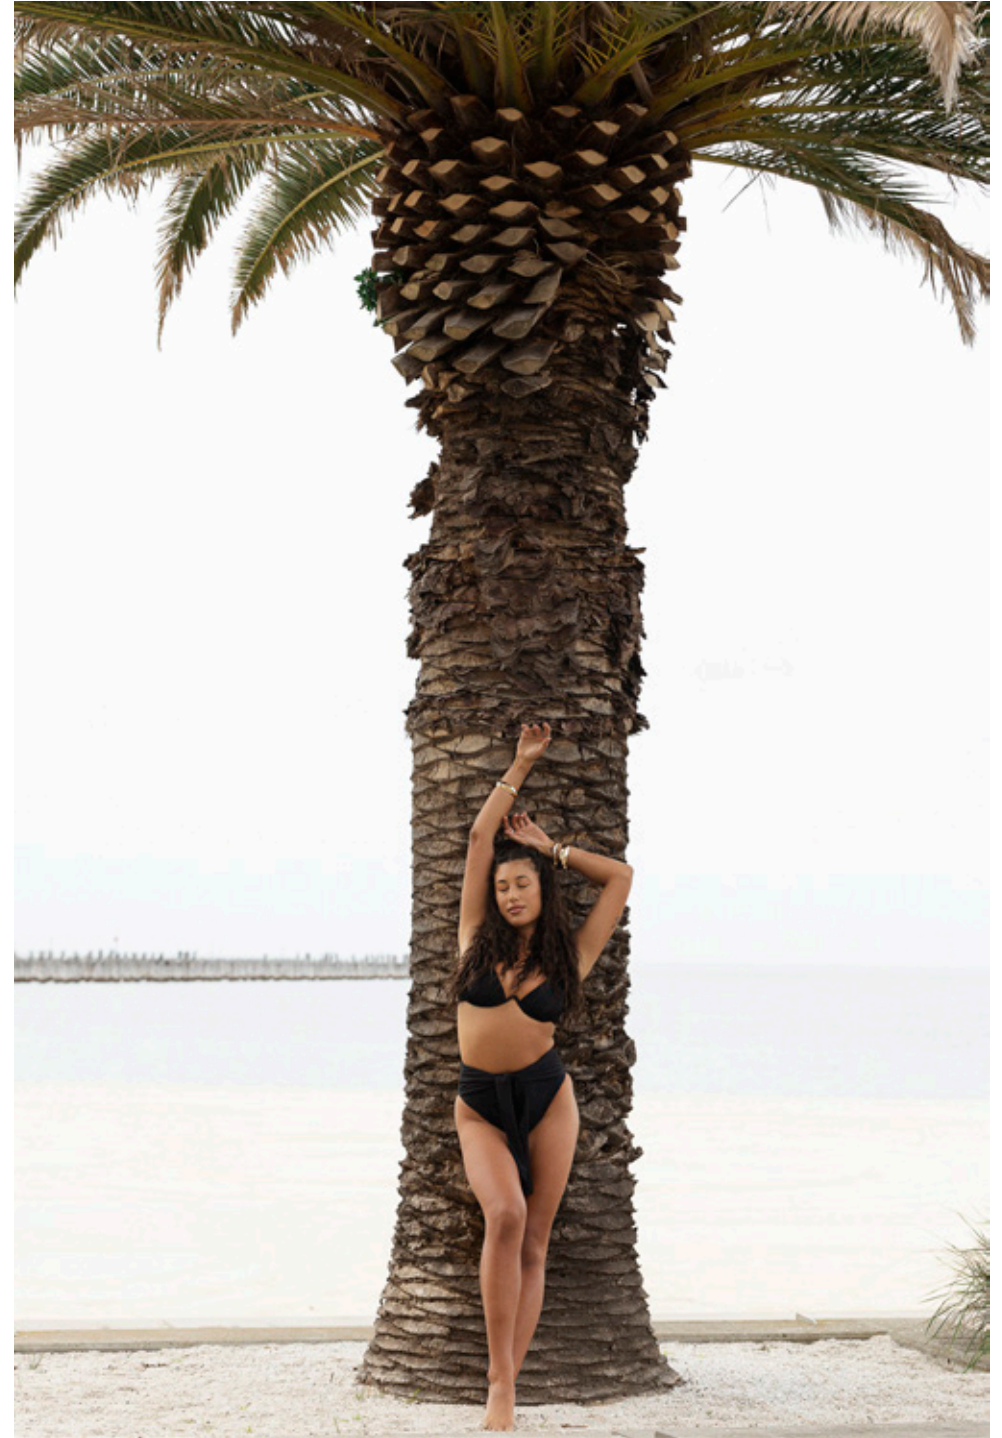

giantmanagement.com / +61 3 9827 4877