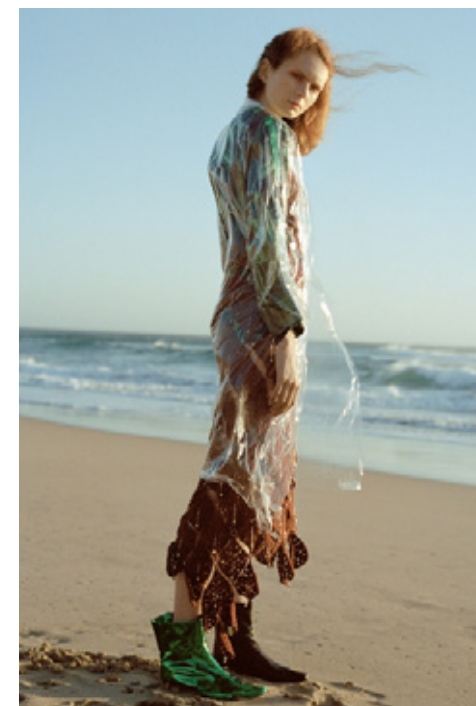

LEILANI MENDEZ

GIANT

LEILANI MENDEZ

GIANT

HGHT 178 / 5'10 BUST 83 / 32.5 WST 63 / 24.5 HIP 93 / 36.5 DRSS 8 SHOE 10 / 41 HAIR RED EYE GRN

giantmanagement.com / +61 3 9827 4877