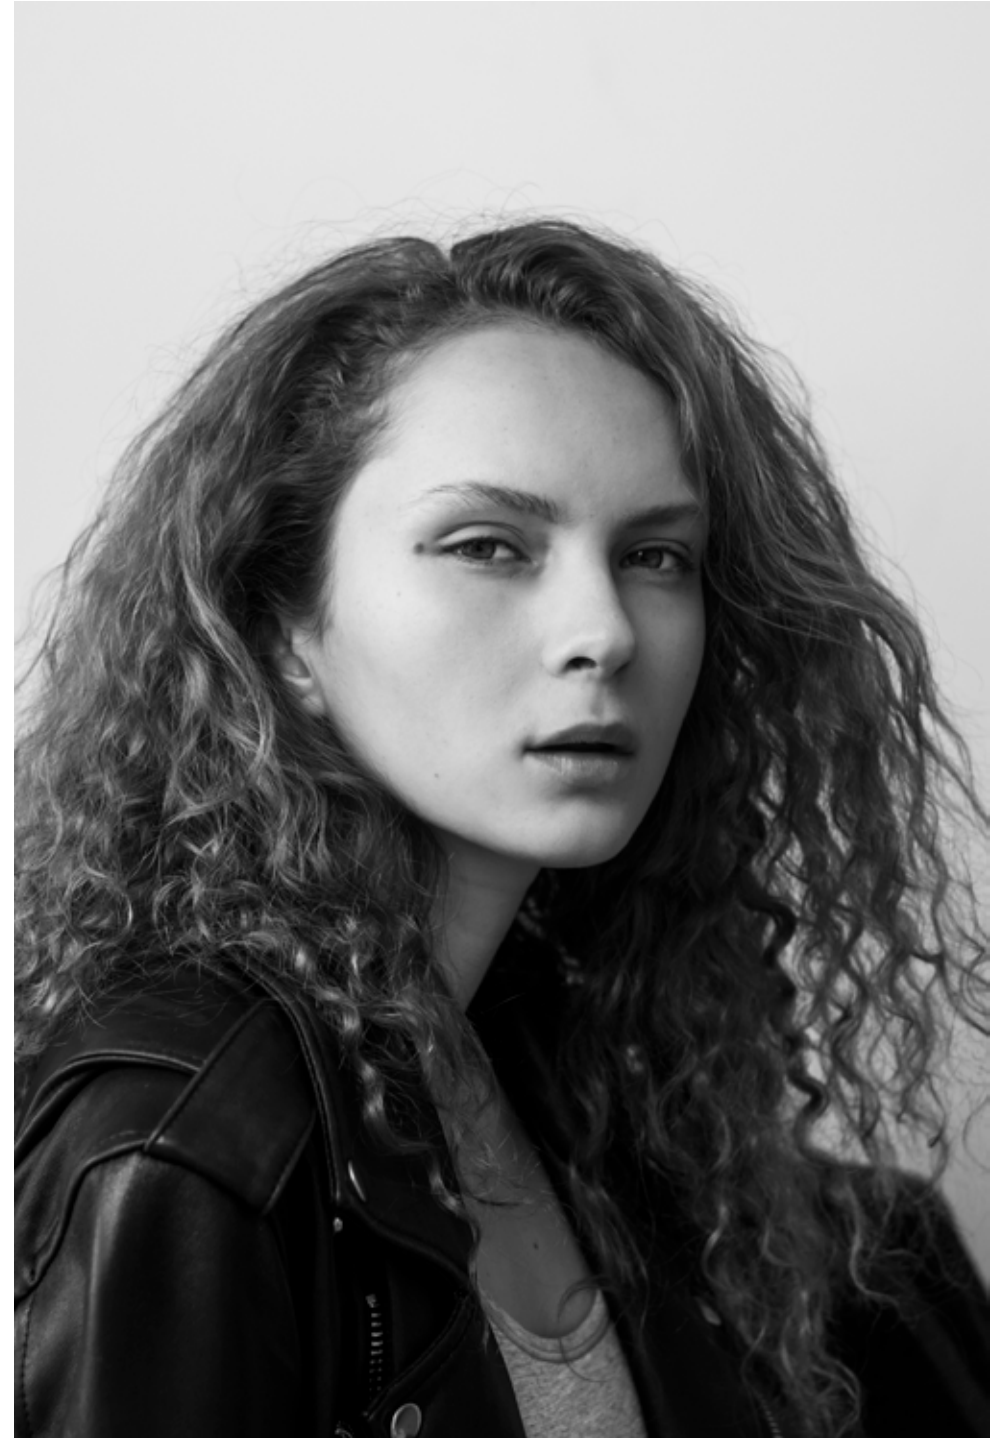

LEILANI MENDEZ

GIANT

HGHT 178 / 5'10 BUST 83 / 32.5 WST 63 / 24.5 HIP 93 / 36.5 DRSS 8 SHOE 10 / 41 HAIR RED EYE GRN

GIANT

giantmanagement.com / +61 3 9827 4877

LEILANI MENDEZ

GIANT

HGHT 178 / 5'10 BUST 83 / 32.5 WST 63 / 24.5 HIP 93 / 36.5 DRSS 8 SHOE 10 / 41 HAIR RED EYE GRN

Olivia
Leilani
McGr

HGHT 178 / 5'10 BUST 83 / 32.5 WST 63 / 24.5 HIP 93 / 36.5 DRSS 8 SHOE 10 / 41 HAIR RED EYE GRN

Leilani (left) hair by Maria Puccio and Madison Logozzo. Moraya (right) hair by Leah Rowley
Leilani wears Camilla and Marc top and coat, Alice McCall dress, Nattopaki Dumberbar.
Moraya wears Garini dress, Camilla and Marc Jacket (worn as top), Bianca Spender coat, Soanian and Liverpool Bloccs