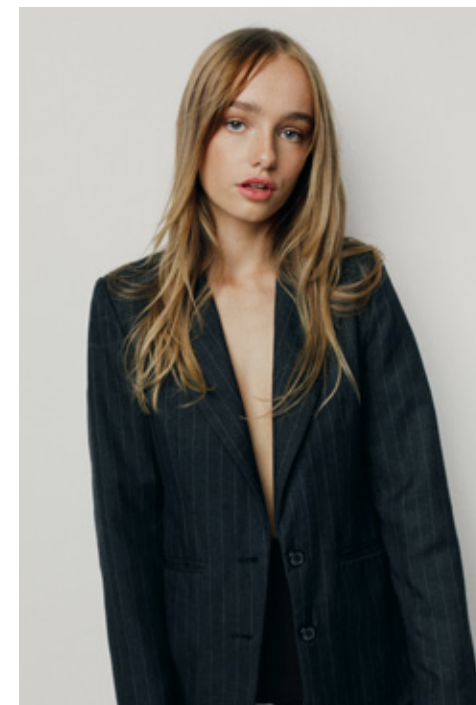

LILLI BAXTER

GIANT

HGHT	BUST	WST	HIP	DRSS	SHOE	HAIR	EYE
172 / 5'8	80 / 31.5	61 / 24	89 / 35	6-8	7.5 / 38	S.BLND	BLUE

LILLI BAXTER

GIANT

giantmanagement.com / +61 3 9827 4877