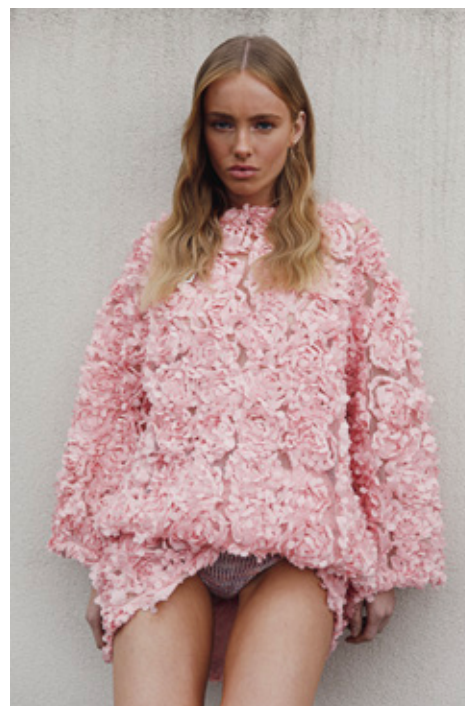

LILLI BAXTER

GIANT

HGHT	BUST	WST	HIP	DRSS	SHOE	HAIR	EYE
172 / 5'8	80 / 31.5	61 / 24	89 / 35	6-8	7.5 / 38	S.BLND	BLUE

LILLI BAXTER

GIANT

giantmanagement.com / +61 3 9827 4877