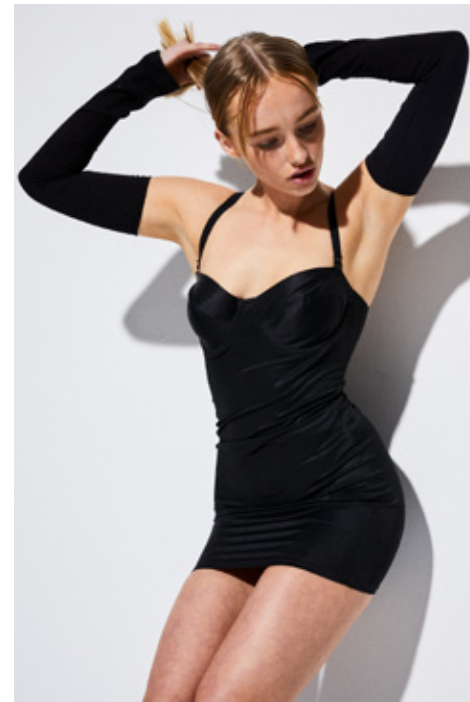

LILLI BAXTER

GIANT

HGHT	BUST	WST	HIP	DRSS	SHOE	HAIR	EYE
172 / 5'8	80 / 31.5	61 / 24	89 / 35	6-8	7.5 / 38	S.BLND	BLUE

LILLI BAXTER

GIANT

[giantmanagement.com](http://giantmanagement.com) / +61 3 9827 4877