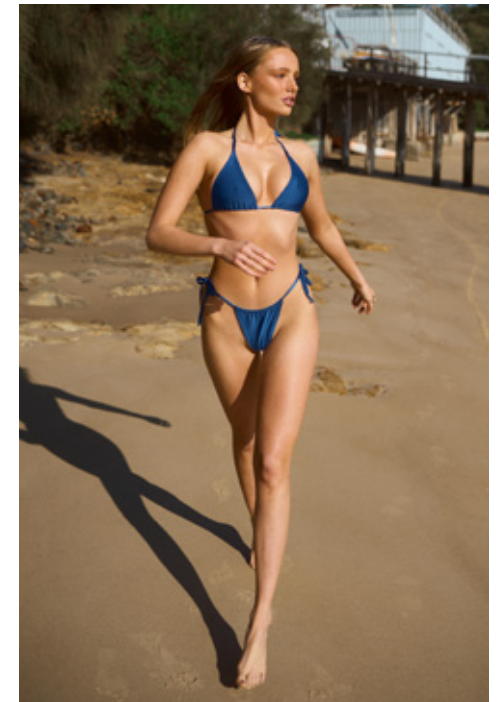

LILLI BAXTER

GIANT

HGHT	BUST	WST	HIP	DRSS	SHOE	HAIR	EYE
172 / 5'8	80 / 31.5	61 / 24	89 / 35	6-8	7.5 / 38	S.BLND	BLUE

LILLI BAXTER

GIANT

[giantmanagement.com](http://giantmanagement.com) / +61 3 9827 4877