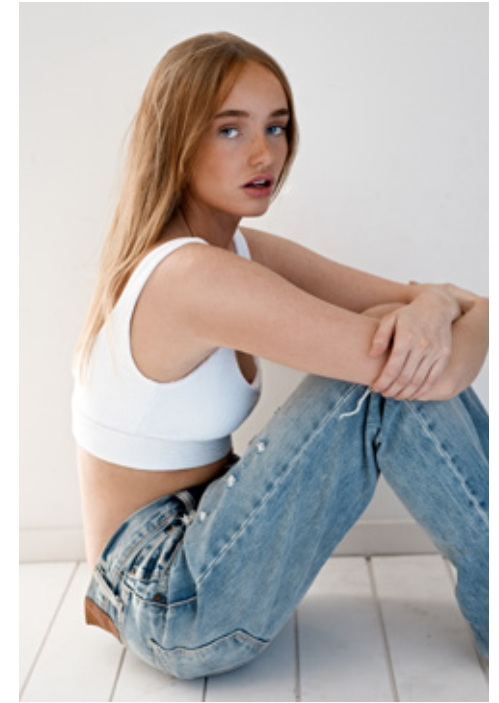

LILLI BAXTER

GIANT

HGHT	BUST	WST	HIP	DRSS	SHOE	HAIR	EYE
172 / 5'8	80 / 31.5	61 / 24	89 / 35	6-8	7.5 / 38	S.BLND	BLUE

LILLI BAXTER

GIANT

[giantmanagement.com](http://giantmanagement.com) / +61 3 9827 4877