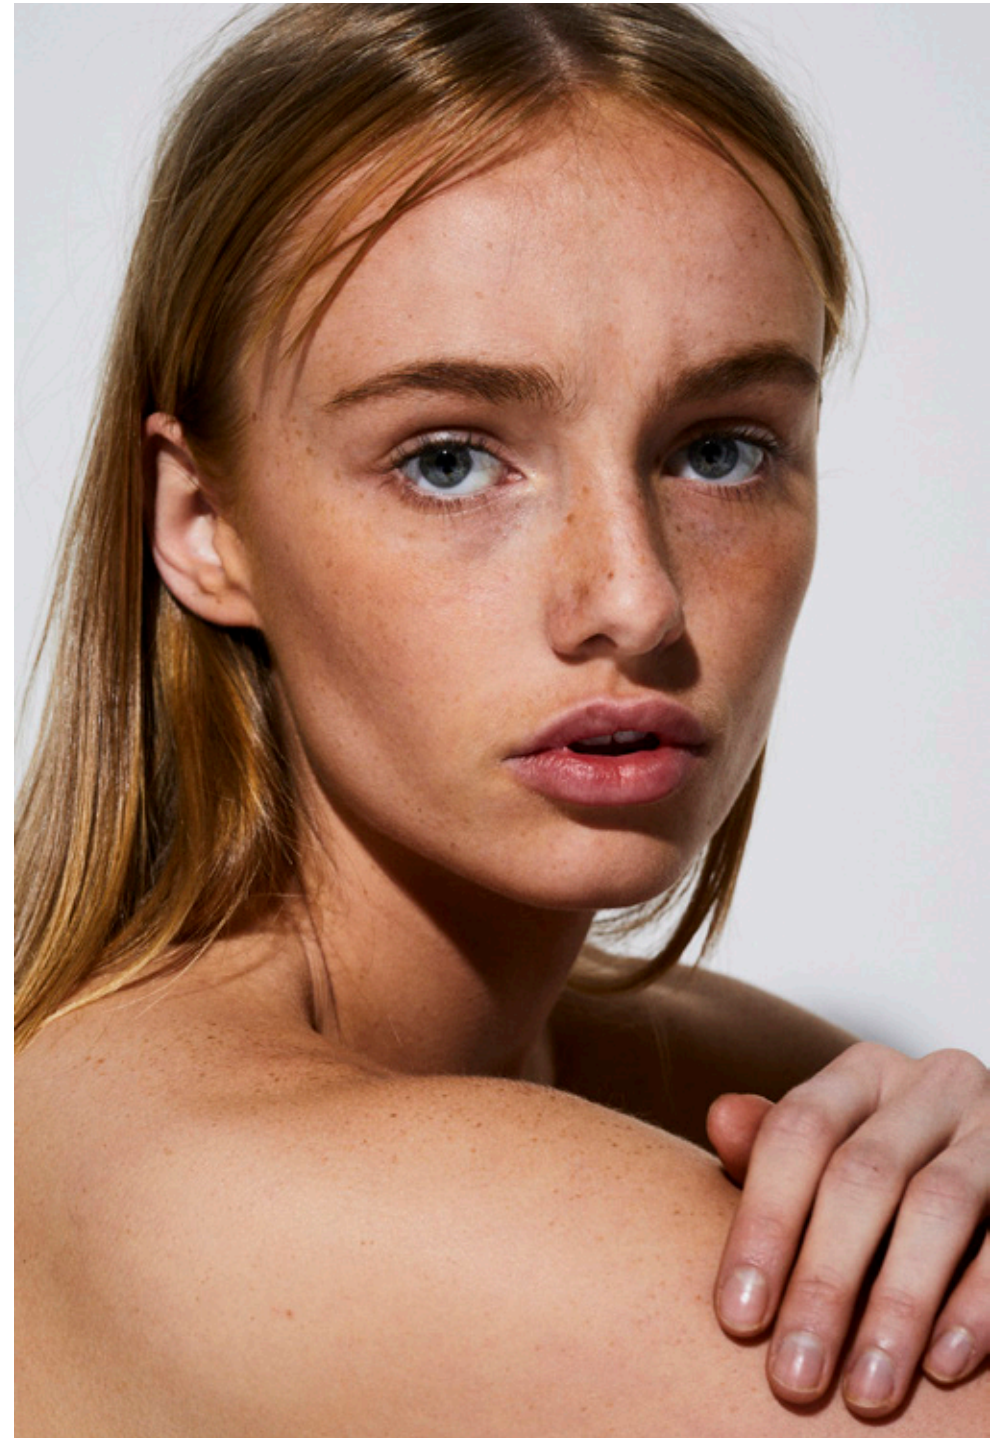

giantmanagement.com / +61 3 9827 4877