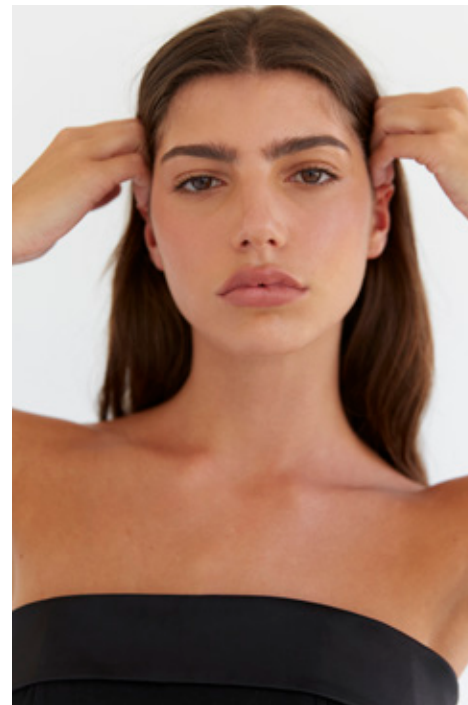

MADELEINE SACCHETTA

GIANT

HGHT 174/5'8 BUST 79/31 WST 65/25.5 HIP 89/35 DRSS 8 SHOE 9/40 HAIR BRWN EYE BRWN

MADELEINE SACCHETTA

GIANT

giantmanagement.com / +61 3 9827 4877