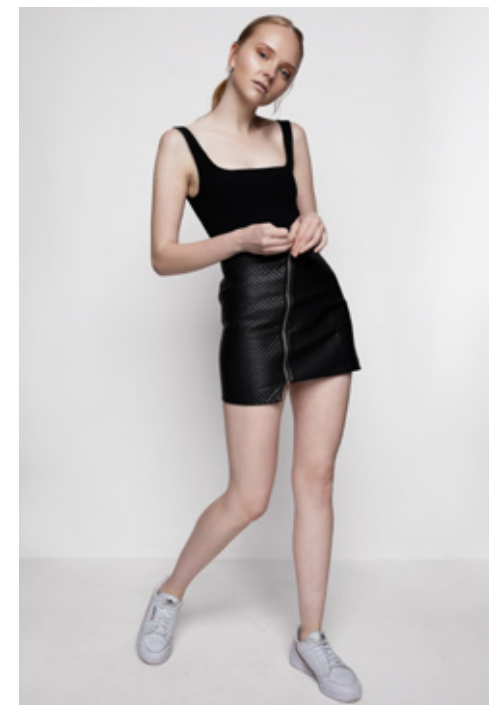

MAIREAD MCGOVERN

GIANT

HGHT 178 / 5'10 BUST 81 / 32 WST 61 / 24 HIP 93 / 36.5 DRSS 8 SHOE 8.5 / 39 HAIR RED EYE BLUE

MAIREAD MCGOVERN

GIANT

[giantmanagement.com](http://giantmanagement.com) / +61 3 9827 4877