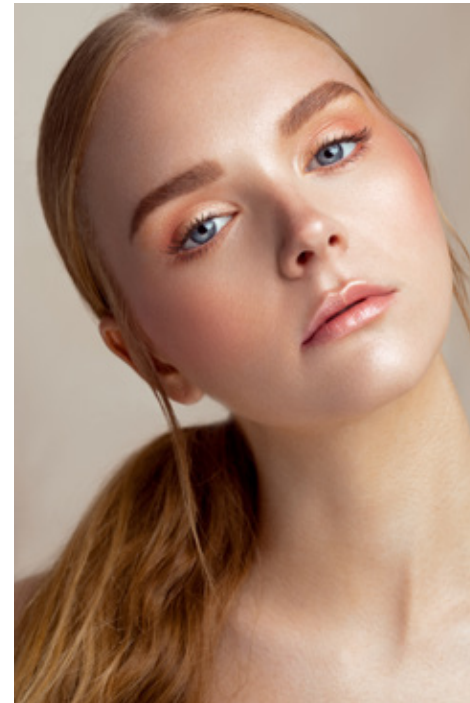

MAIREAD MCGOVERN

GIANT

HGHT 178 / 5'10 BUST 81 / 32 WST 61 / 24 HIP 93 / 36.5 DRSS 8 SHOE 8.5 / 39 HAIR RED EYE BLUE

MAIREAD MCGOVERN

GIANT

[giantmanagement.com](http://giantmanagement.com) / +61 3 9827 4877