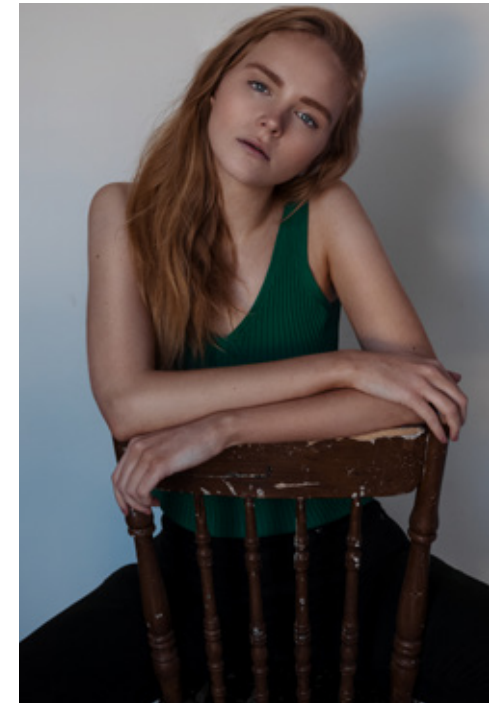

MAIREAD MCGOVERN

GIANT

HGHT 178 / 5'10 BUST 81 / 32 WST 61 / 24 HIP 93 / 36.5 DRSS 8 SHOE 8.5 / 39 HAIR RED EYE BLUE

MAIREAD MCGOVERN

GIANT

[giantmanagement.com](http://giantmanagement.com) / +61 3 9827 4877