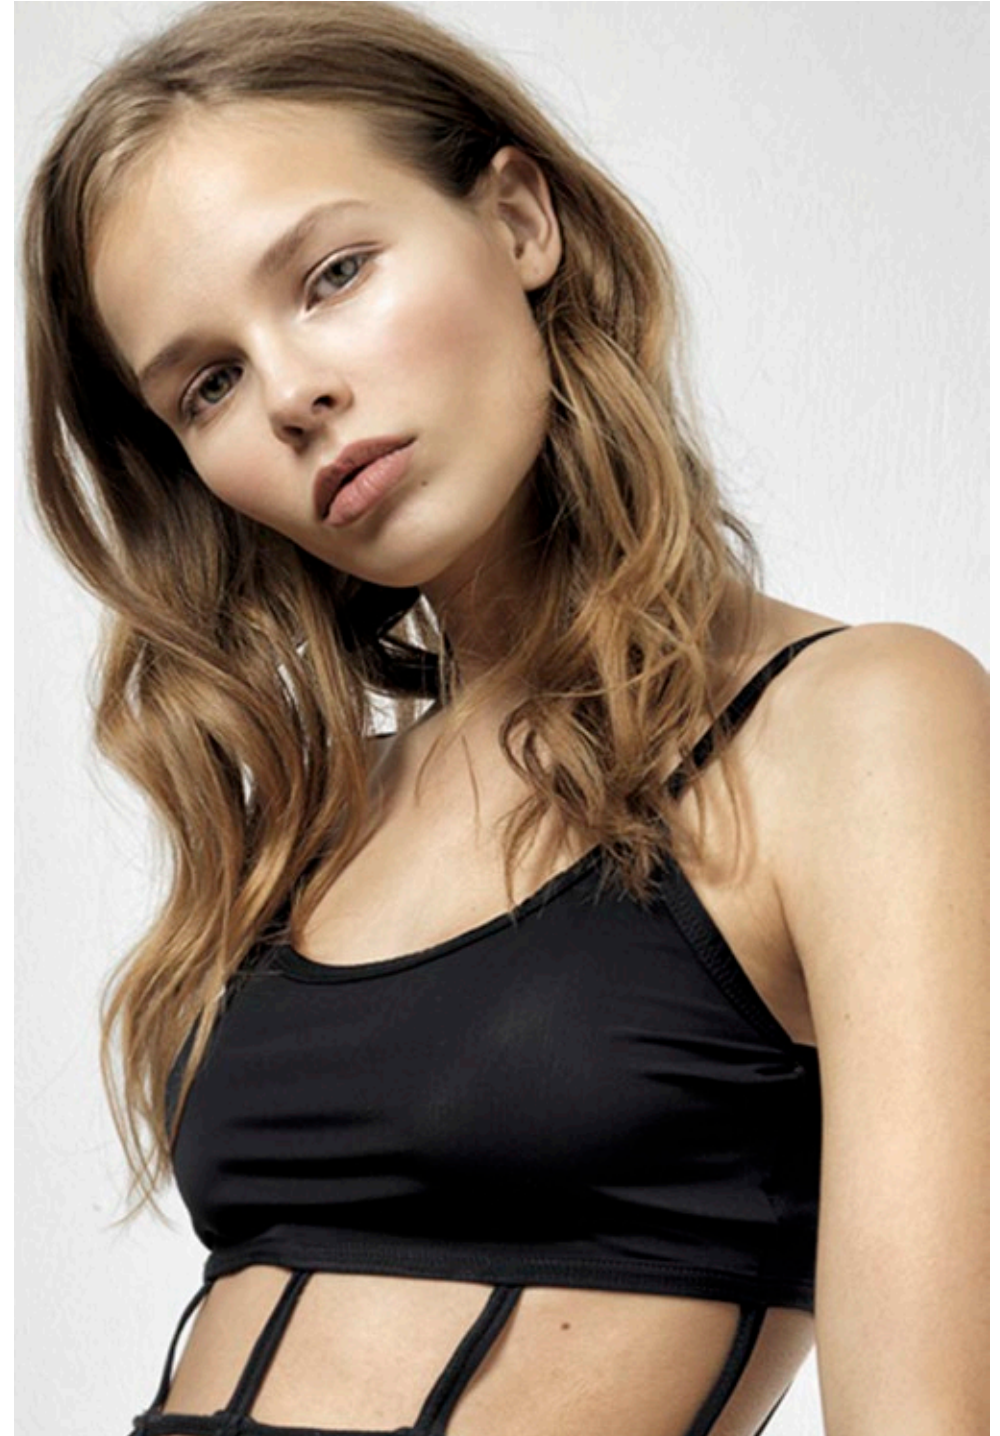

GIANT

[giantmanagement.com](http://giantmanagement.com) / +61 3 9827 4877

MARIA MOELLER

GIANT

HGHT	BUST	WST	HIP	DRSS	SHOE	HAIR	EYE
175 / 5'9	84 / 33	55 / 21.5	89 / 35	8	8 / 39	BLND	BLUE

GIANT

[giantmanagement.com](http://giantmanagement.com) / +61 3 9827 4877