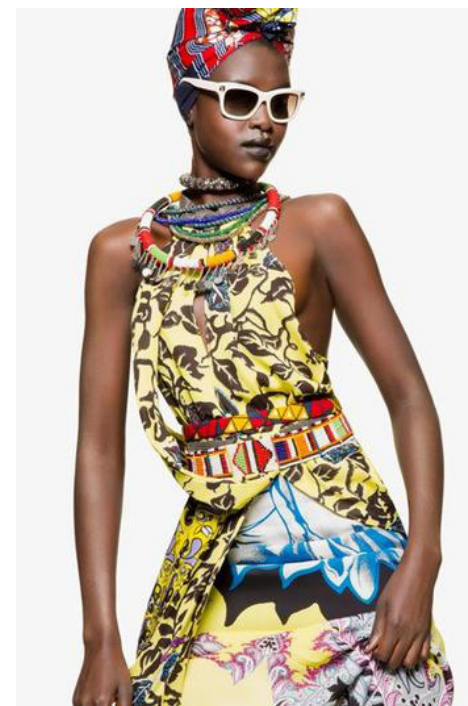

MARY MAGUET

GIANT

HGHT 180 / 5'10 BUST 80 / 31.5 WST 61 / 24 HIP 86 / 34 DRSS 6-8 SHOE 9 / 40 HAIR BLK EYE BRWN

MARY MAGUET

GIANT

giantmanagement.com / +61 3 9827 4877