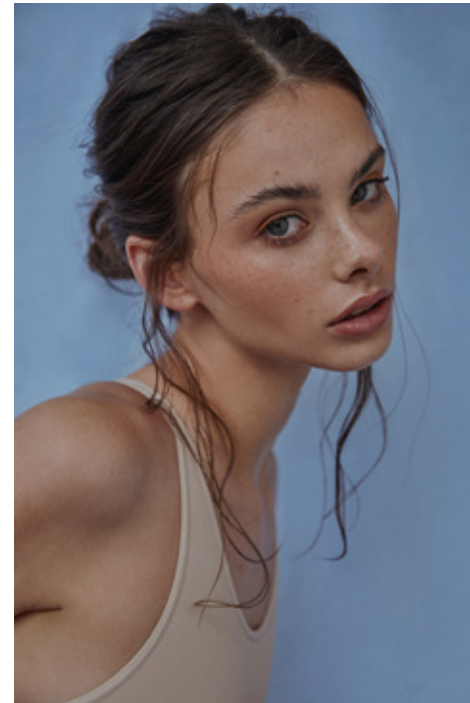

MEIKA WOOLLARD

GIANT

HGHT 178 / 5'10 BUST 77 / 30.5 WST 60 / 23.5 HIP 89 / 35 DRSS 8 SHOE 9 / 40 HAIR BRWN EYE BLUE

MEIKA WOOLLARD

GIANT

[giantmanagement.com](http://giantmanagement.com) / +61 3 9827 4877