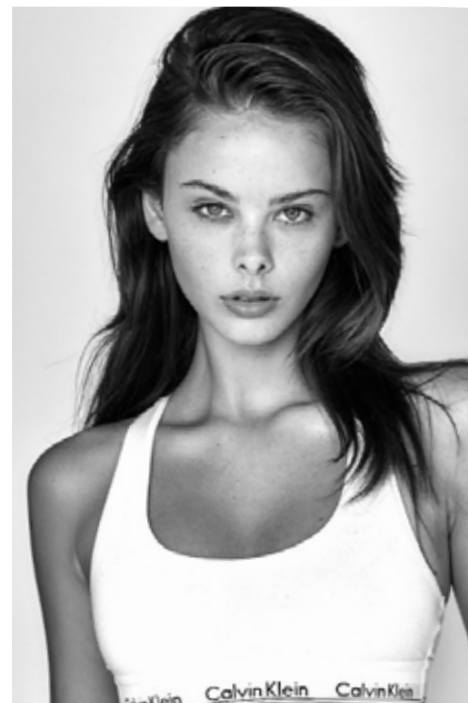

MEIKA WOOLLARD

GIANT

HGHT 178 / 5'10 BUST 77 / 30.5 WST 60 / 23.5 HIP 86 / 34 DRSS 8 SHOE 9 / 40 HAIR BRWN EYE BLUE

MEIKA WOOLLARD

GIANT

giantmanagement.com / +61 3 9827 4877