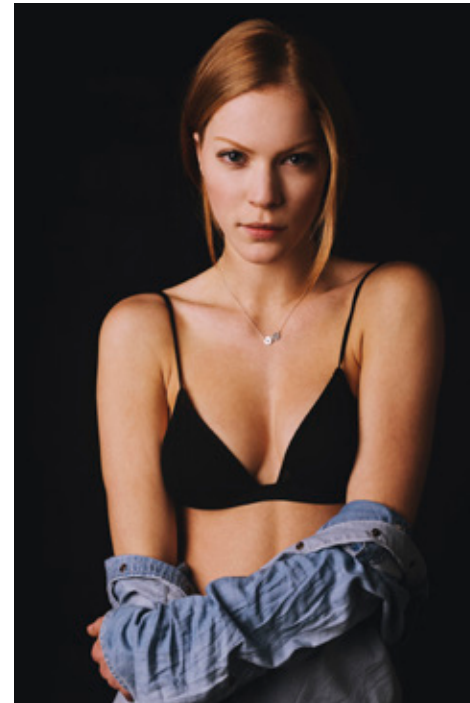

MEL BATE

GIANT

HGHT 180 / 5'11 BUST 86 / 34 WST 65 / 25.5 HIP 97 / 38 DRSS 8 SHOE 8.5 / 39 HAIR RED EYE BLUE

MEL BATE

GIANT