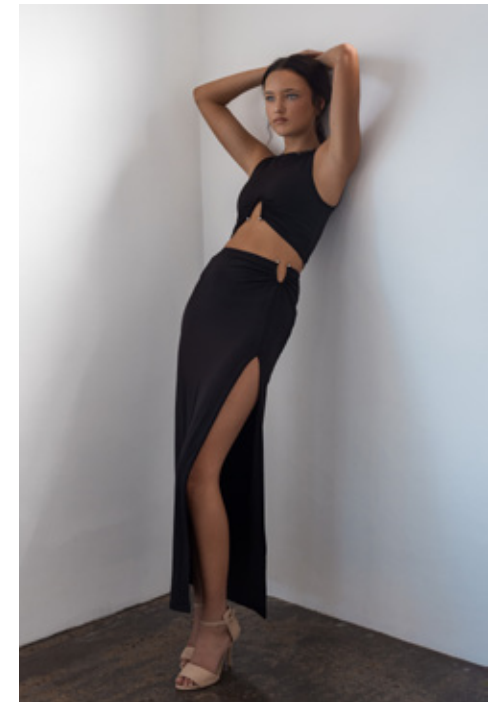

MIA POLLOCK

GIANT

HGHT 170 / 5'7 BUST 80 / 31.5 WST 64 / 25 HIP 91 / 36 DRSS 6-8 SHOE 7 / 38 HAIR BRWN EYE BLUE

MIA POLLOCK

GIANT

giantmanagement.com / +61 3 9827 4877