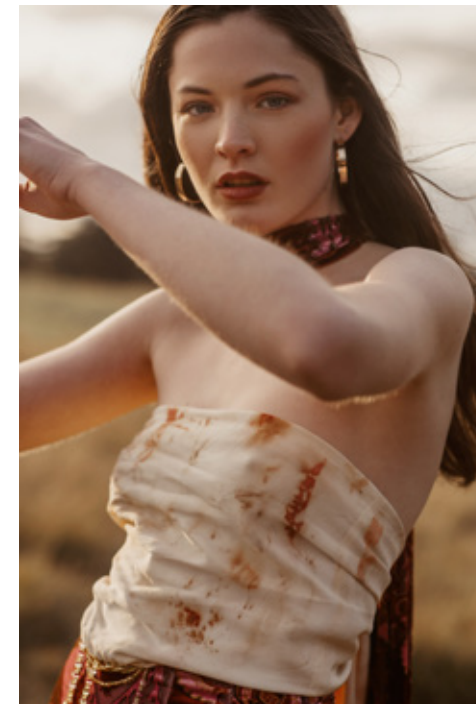

MILLIE DISNEY

GIANT

HGHT	BUST	WST	HIP	DRSS	SHOE	HAIR	EYE
180 / 5'11	80 / 31.5	67 / 26.5	94 / 37	8-10	10 / 41	BRWN	BLUE

MILLIE DISNEY

GIANT

[giantmanagement.com](http://giantmanagement.com) / +61 3 9827 4877