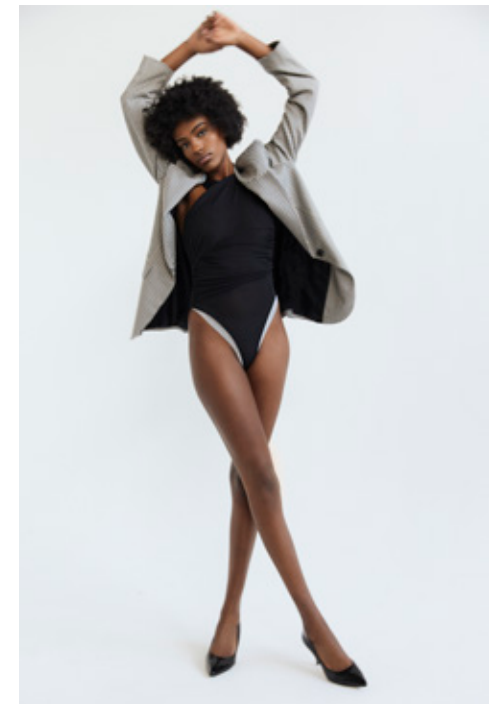

MITTA BOLTO

GIANT

HGHT 183 / 6'0 BUST 84 / 33 WST 66 / 26 HIP 91 / 36 DRSS 8-10 SHOE 10 / 41 HAIR BLCK EYE BRWN

MITTA BOLTO

GIANT

giantmanagement.com / +61 3 9827 4877