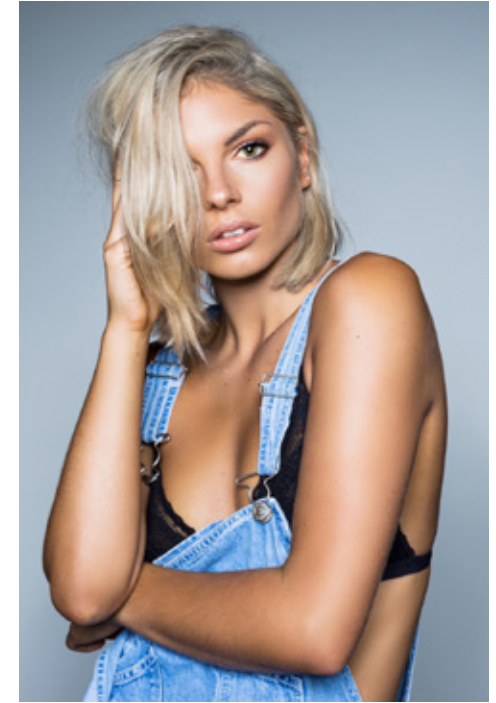

MONIQUE PEELER

GIANT

MONIQUE PEELER

GIANT

HGHT	BUST	WST	HIP	DRSS	SHOE	HAIR	EYE
173/5'8	91/36	71/28	102/40	10	9/39	BLND	GREEN

giantmanagement.com / +61 3 9827 4877