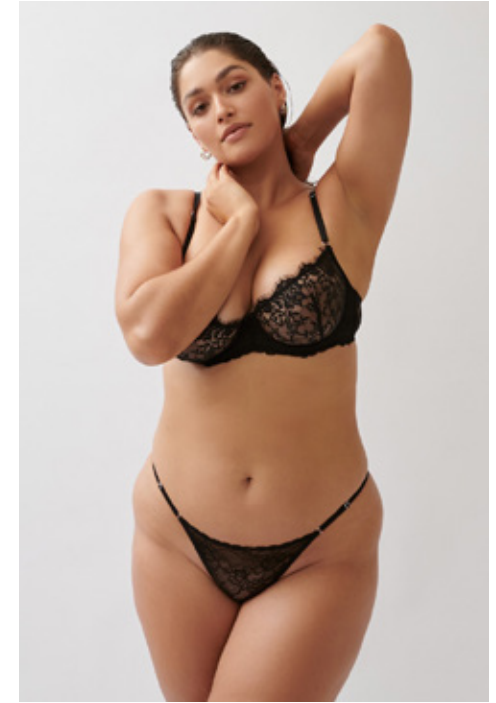

NATASHA ANGELIS

GIANT

HGHT	BUST	WST	HIP	DRSS	SHOE	HAIR	EYE
183 / 6'0	120 / 47	100 / 39.5	125 / 49.5	16-20	10 / 41	BRWN	BRWN

NATASHA ANGELIS

GIANT

[giantmanagement.com](http://giantmanagement.com) / +61 3 9827 4877