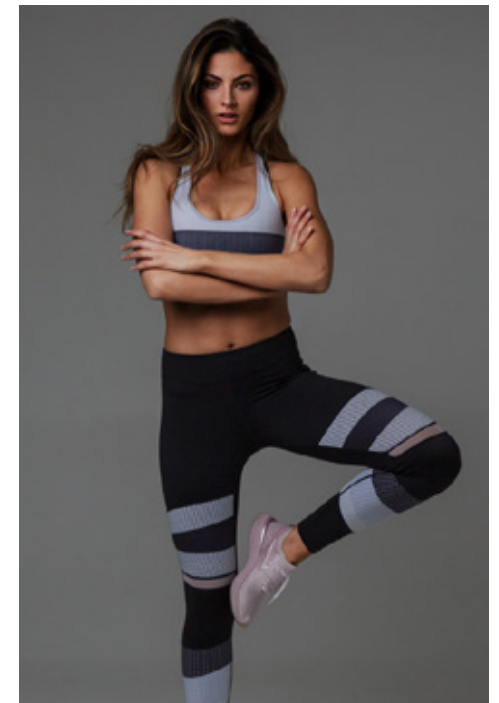

NICOLE PERSO

GIANT

HGHT	BUST	WST	HIP	DRSS	SHOE	HAIR	EYE
180 / 5'11	85 / 33.5	74 / 29	97 / 38	8-10	8.5 / 39	BRWN	HAZEL

NICOLE PERSO

GIANT

giantmanagement.com / +61 3 9827 4877