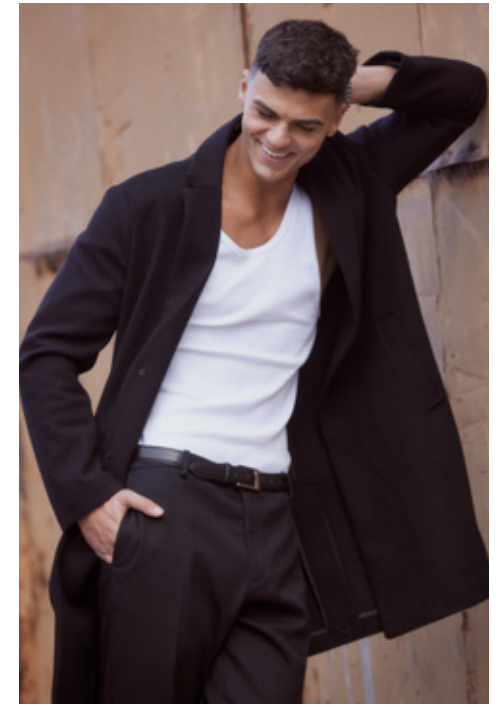

NOAH GORGIEVSKI

GIANT

NOAH GORGIEVSKI

GIANT

HGHT	CHST	WST	SUIT	CLLR	SHOE	HAIR	EYE
192 / 6'3	108 / 42.5	81 / 32	42L	38 / 15	13 / 47	BRWN	BRWN

giantmanagement.com / +61 3 9827 4877