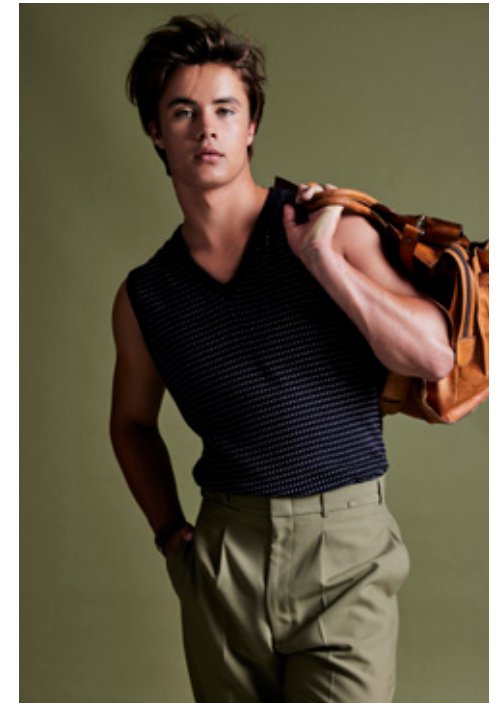

ORLANDO KANE-GILLARD

GIANT

HGHT 180 / 5'11 CHST 97 / 38 WST 80 / 32 SUIT 38R CLLR 38 / 15 SHOE 10 / 44 HAIR BRWN EYE GRN

ORLANDO KANE-GILLARD

GIANT

giantmanagement.com / +61 3 9827 4877