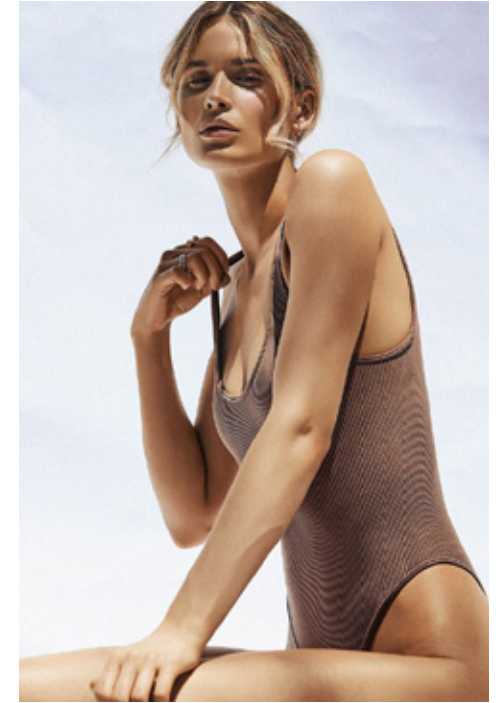

PEYTON JENSEN

GIANT

HGHT 177/5'10 BUST 81/32 WST 61/24 HIP 89/35 DRSS 6-8 SHOE 8/39 HAIR BLND EYE GREEN

PEYTON JENSEN

GIANT

giantmanagement.com / +61 3 9827 4877