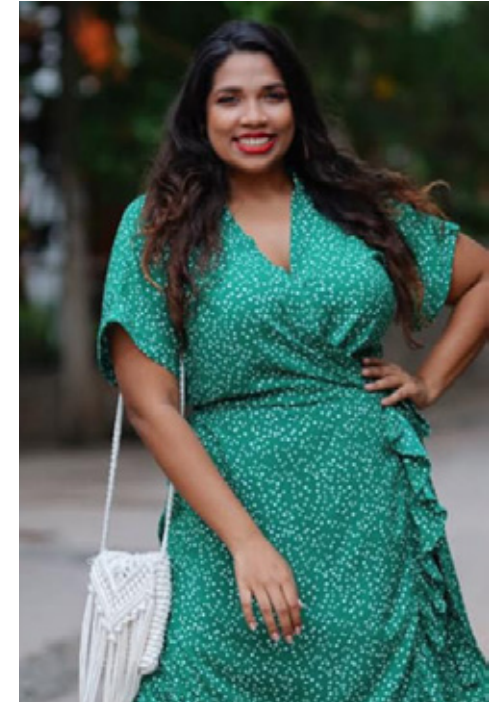

RANJULA HERATH

GIANT

RANJULA HERATH

GIANT

HGHT	BUST	WST	HIP	DRSS	SHOE	HAIR	EYE
175 / 5'9	124 / 49	95 / 37.5	116 / 45.5	16-18	11 / 42	BRWN	BLCK