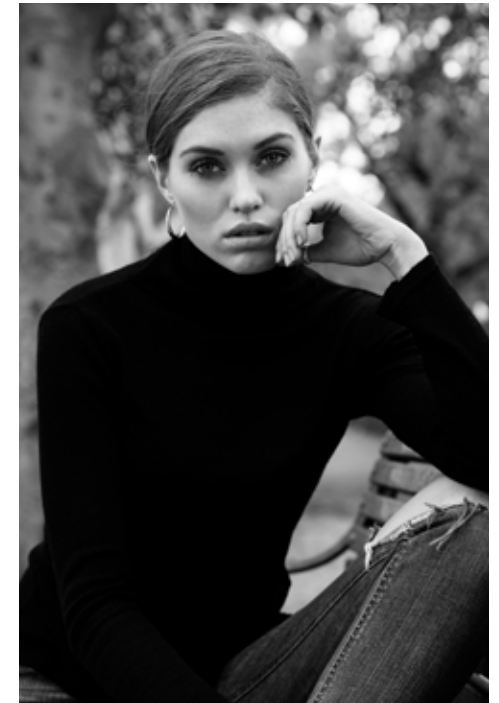

REMI GOLDRICK

GIANT

HGHT	BUST	WST	HIP	DRSS	SHOE	HAIR	EYE
178 / 5'10	90 / 35.5	74 / 29	104 / 41	10	9 / 40	RED	BLUE

REMI GOLDRICK

GIANT

[giantmanagement.com](http://giantmanagement.com) / +61 3 9827 4877