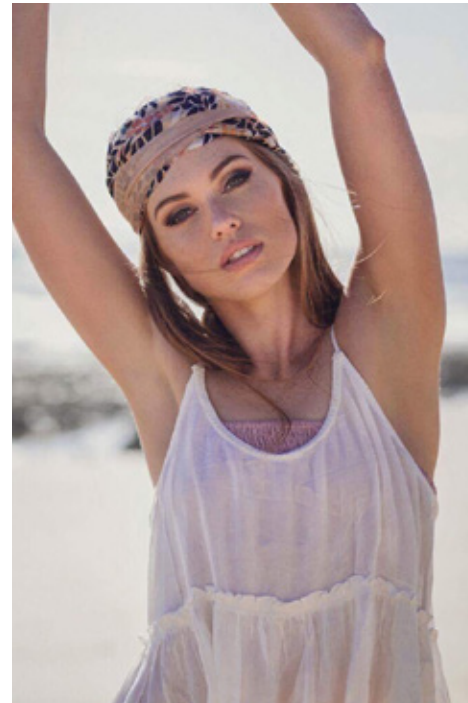

REMI GOLDRICK

GIANT

HGHT	BUST	WST	HIP	DRSS	SHOE	HAIR	EYE
178 / 5'10	90 / 35.5	74 / 29	104 / 41	10	9 / 40	RED	BLUE

REMI GOLDRICK

GIANT

[giantmanagement.com](http://giantmanagement.com) / +61 3 9827 4877