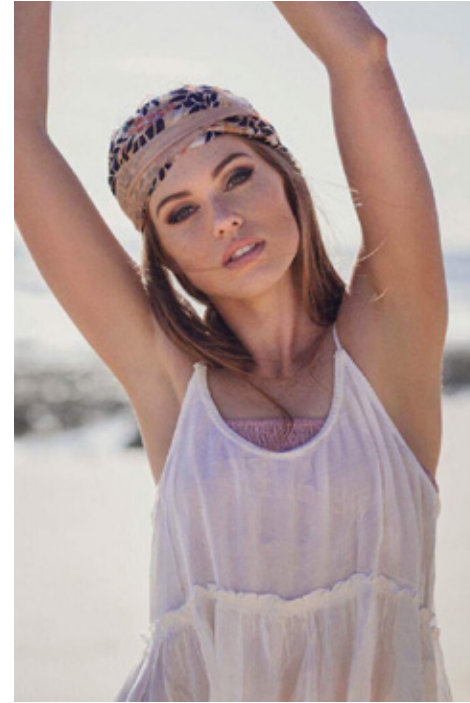

REMI GOLDRICK

GIANT

REMI GOLDRICK

GIANT

HGHT 178 / 5'10 BUST 90 / 35.5 WST 74 / 29 HIP 102 / 40 DRSS 8-10 SHOE 9 / 40 HAIR RED EYE BLUE

[giantmanagement.com](http://giantmanagement.com) / +61 3 9827 4877