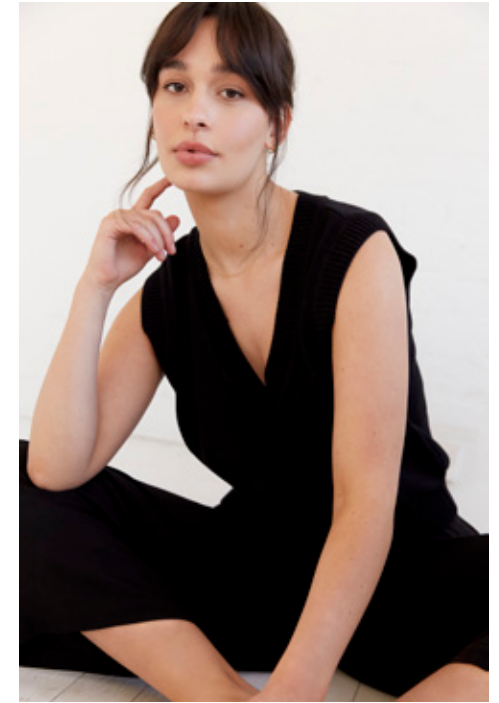

RUBY LUCAS

GIANT

HGHT 182 / 5'11.5 BUST 93 / 36.5 WST 74 / 29 HIP 110 / 43.5 DRSS 10-12 SHOE 10 / 41 HAIR BRWN EYE BRWN

RUBY LUCAS

GIANT

giantmanagement.com / +61 3 9827 4877