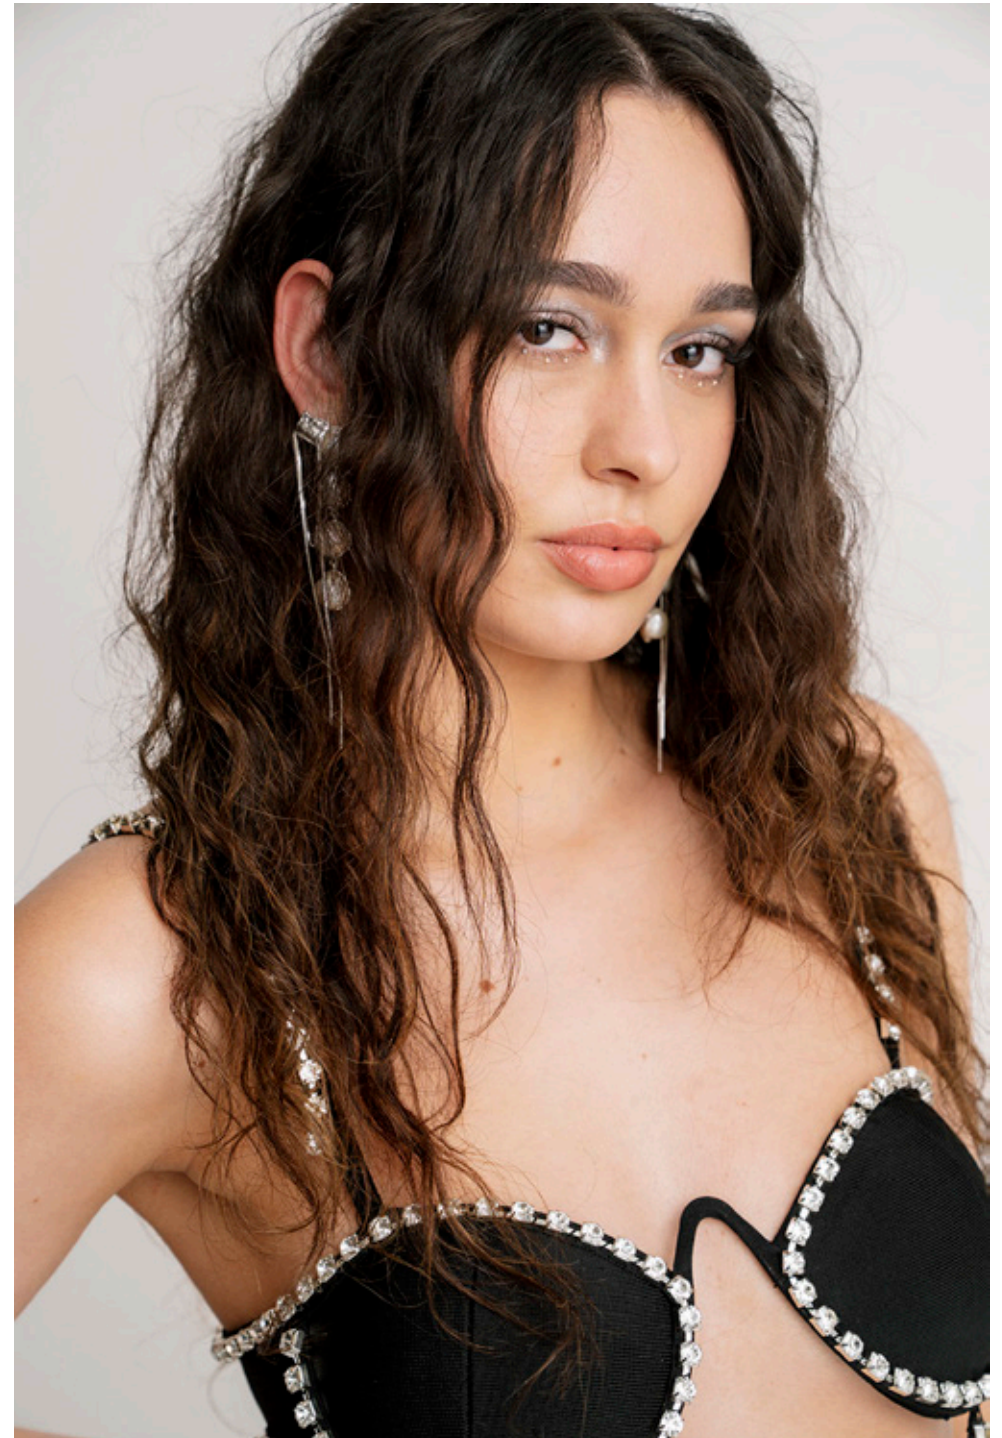

giantmanagement.com / +61 3 9827 4877