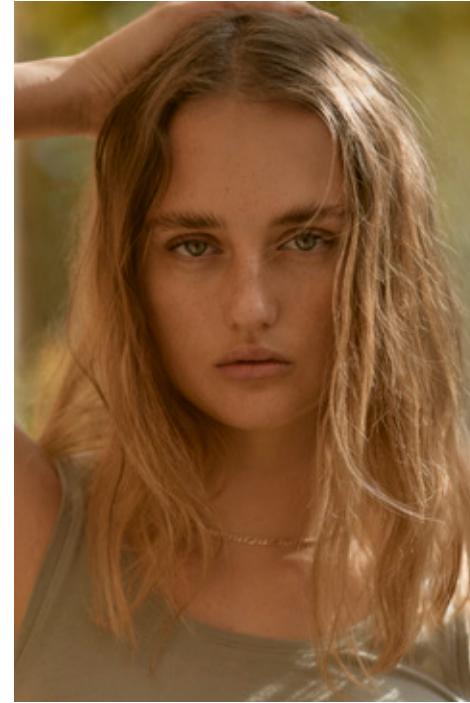

RUBY MCEWAN

GIANT

HGHT 178 / 5'10 BUST 83 / 32.5 WST 65 / 25.5 HIP 94 / 37 DRSS 8 SHOE 10 / 41 HAIR BRWN EYE BLUE

RUBY MCEWAN

GIANT

[giantmanagement.com](http://giantmanagement.com) / +61 3 9827 4877