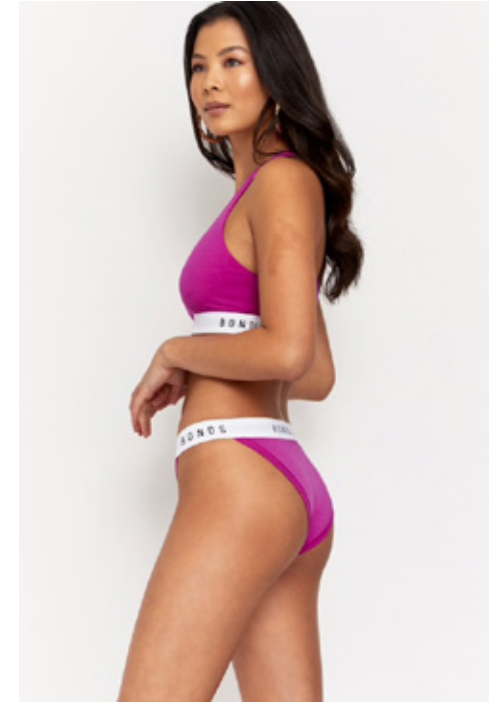

SAMMY TAING-JOHNS

GIANT

HGHT 178 / 5'10 BUST 84 / 33 WST 62 / 24.5 HIP 91 / 36 DRSS 6-8 SHOE 8 / 39 HAIR BLK EYE BRWN

SAMMY TAING-JOHNS

GIANT

[giantmanagement.com](http://giantmanagement.com) / +61 3 9827 4877