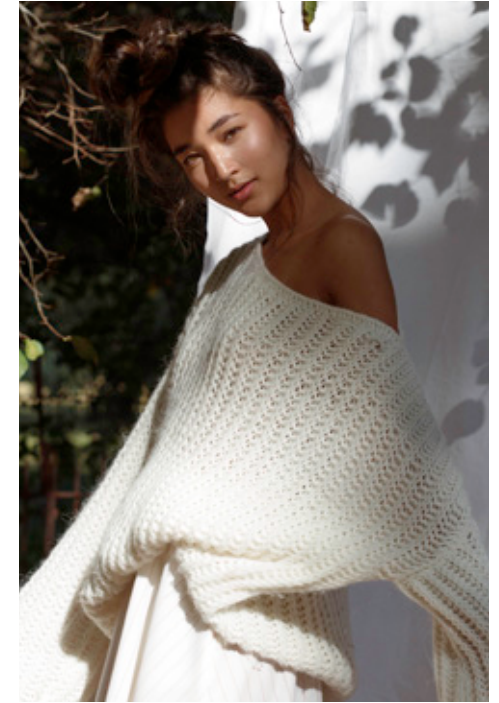

SHAN KERR

GIANT

HGHT	BUST	WST	HIP	DRSS	SHOE	HAIR	EYE
180 / 5'11	84 / 33	66 / 26	90 / 35.5	8	9 / 40	BRWN	BRWN

SHAN KERR

GIANT

[giantmanagement.com](http://giantmanagement.com) / +61 3 9827 4877