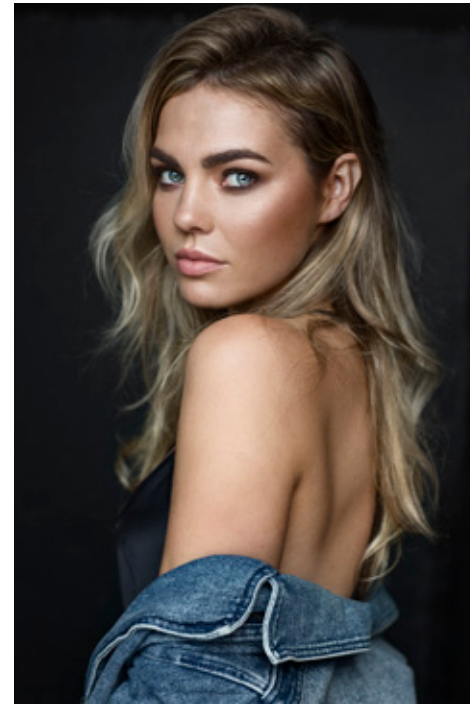

SHERIDAN SEEKAMP

GIANT

HGHT	BUST	WST	HIP	DRSS	SHOE	HAIR	EYE
180 / 5'11	94 / 37	67 / 26.5	100 / 39.5	10	10 / 41	BLND	BLUE

SHERIDAN SEEKAMP

GIANT

giantmanagement.com / +61 3 9827 4877