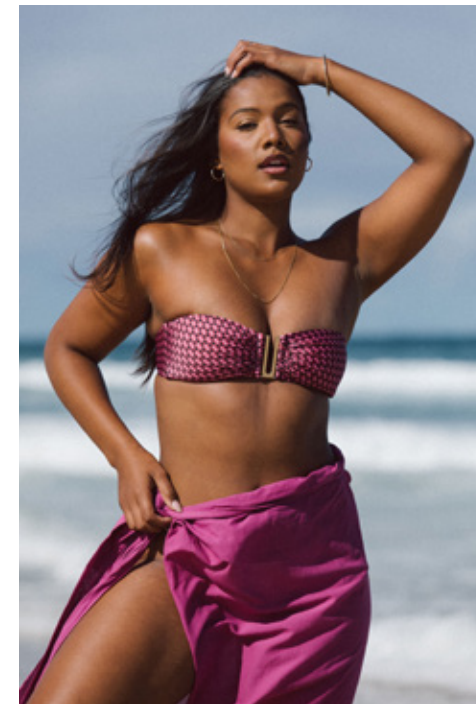

SIERRA JOHNSON

GIANT

HGHT	BUST	WST	HIP	DRSS	SHOE	HAIR	EYE
171 / 5'7.5	94 / 37	74 / 29	107 / 42	12-14	10 / 41	BRWN	BRWN

SIERRA JOHNSON

GIANT

giantmanagement.com / +61 3 9827 4877