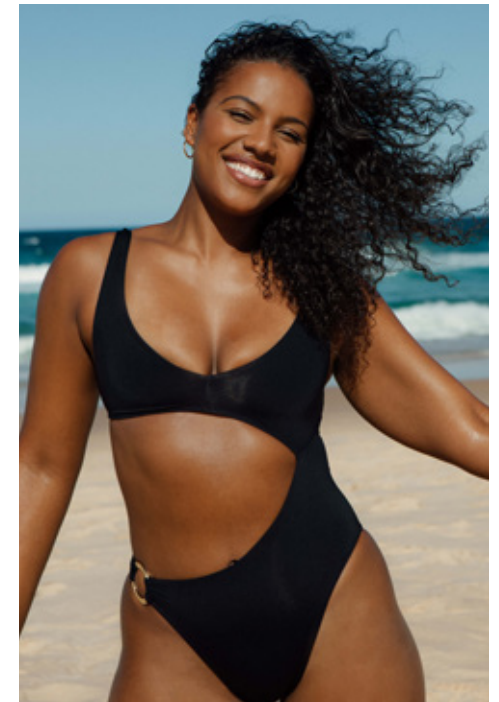

SIERRA JOHNSON

GIANT

SIERRA JOHNSON

GIANT

HGHT	BUST	WST	HIP	DRSS	SHOE	HAIR	EYE
171 / 5'7.5	94 / 37	74 / 29	107 / 42	12-14	10 / 41	BRWN	BRWN

giantmanagement.com / +61 3 9827 4877