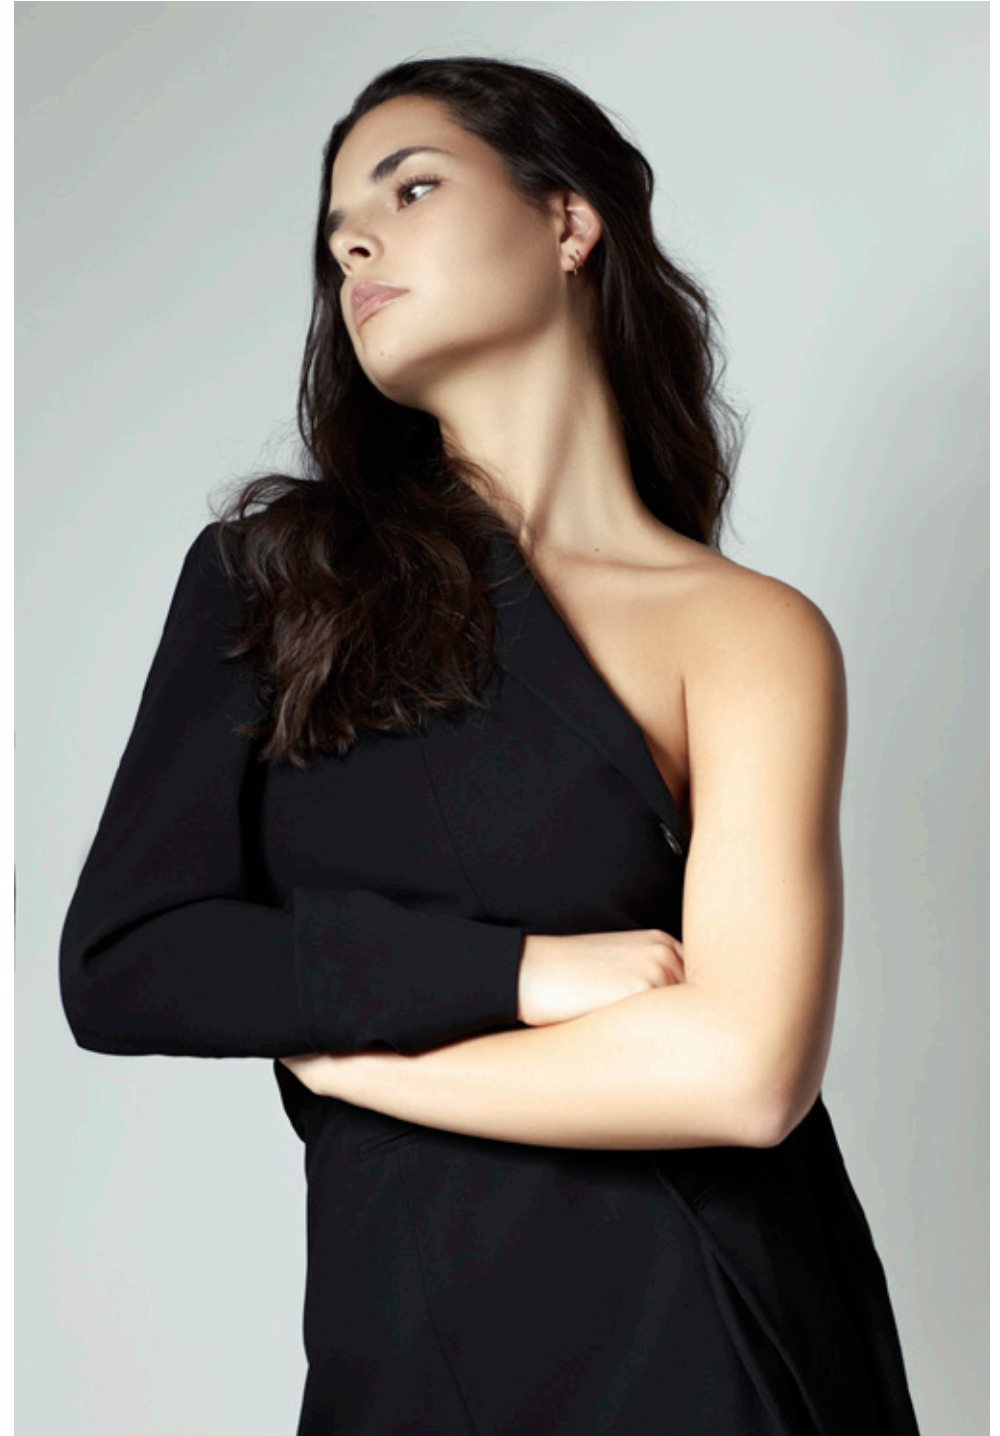

giantmanagement.com / +61 3 9827 4877