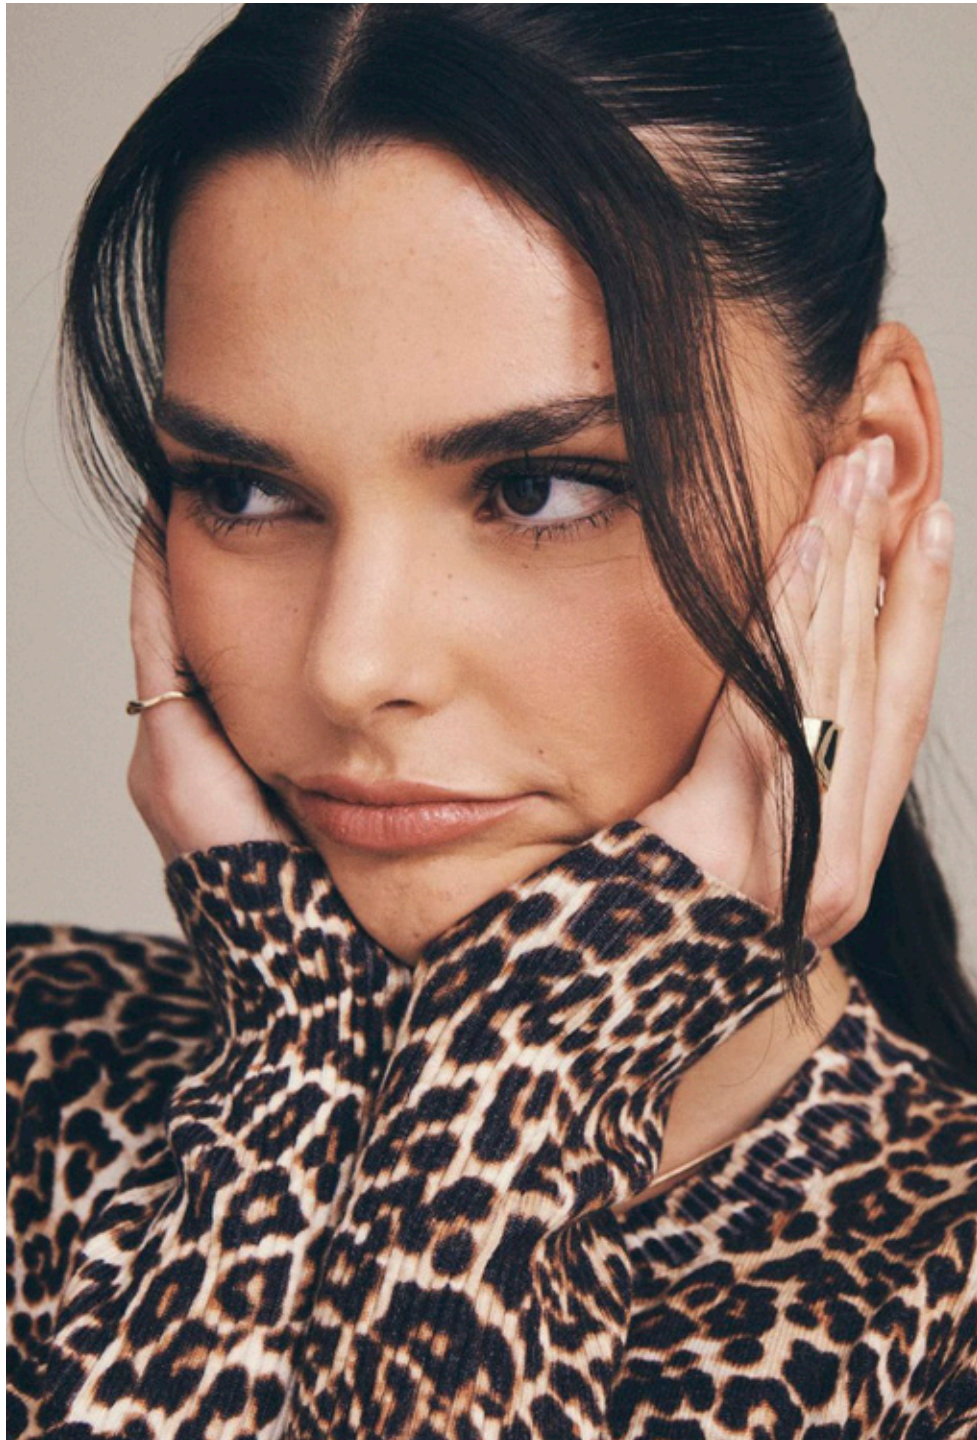

SOPHIA BANA

GIANT

HGHT	BUST	WST	HIP	DRSS	SHOE	HAIR	EYE
176 / 5'9	92 / 36	76 / 30	100 / 39.5	10 - 12	10 / 41	BRWN	BRWN

GIANT