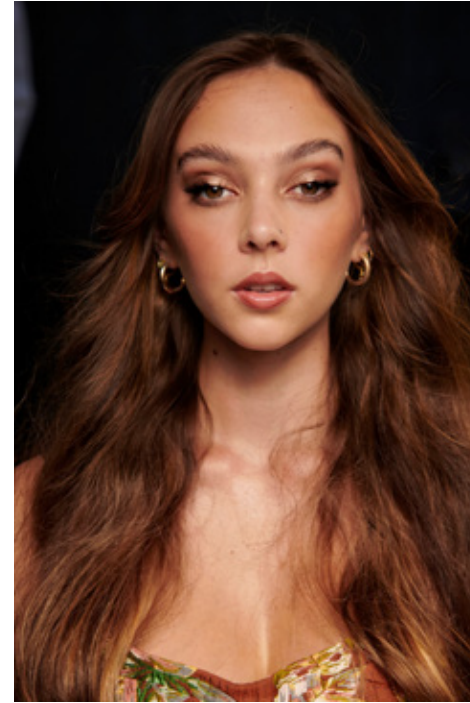

SOPHIE LUCAS

GIANT

HGHT	BUST	WST	HIP	DRSS	SHOE	HAIR	EYE
178 / 5'10	84 / 33	62 / 24.5	84 / 33	8	8.5 / 39	BRWN	BRWN

SOPHIE LUCAS

GIANT

[giantmanagement.com](http://giantmanagement.com) / +61 3 9827 4877