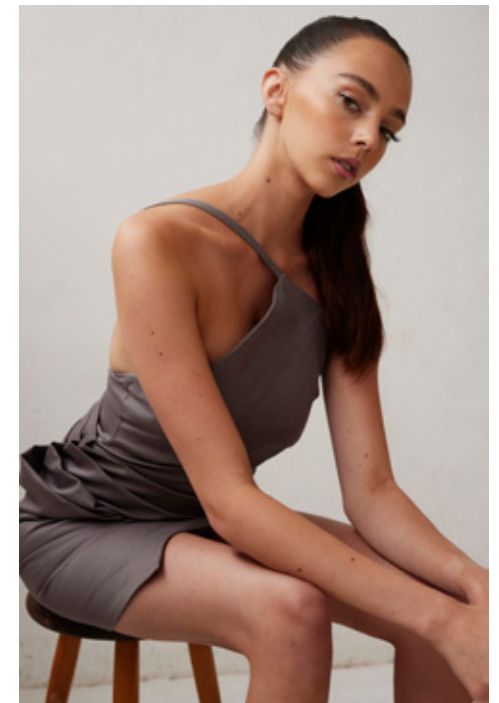

SOPHIE LUCAS

GIANT

HGHT	BUST	WST	HIP	DRSS	SHOE	HAIR	EYE
178 / 5'10	84 / 33	62 / 24.5	84 / 33	8	8.5 / 39	BRWN	BRWN

SOPHIE LUCAS

GIANT

[giantmanagement.com](http://giantmanagement.com) / +61 3 9827 4877