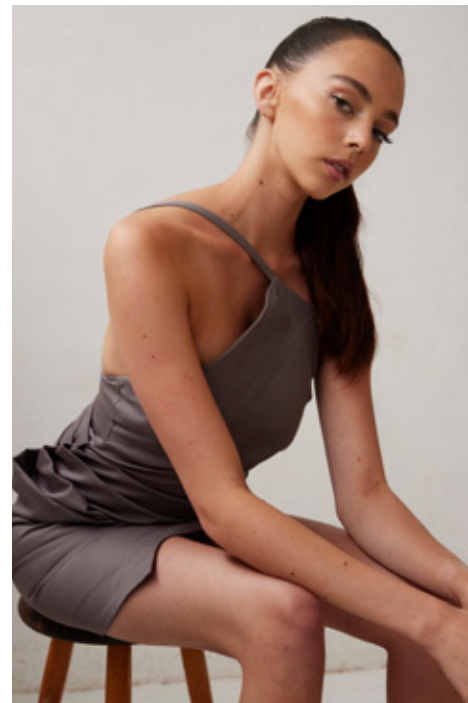

SOPHIE LUCAS

GIANT

HGHT	BUST	WST	HIP	DRSS	SHOE	HAIR	EYE
178 / 5'10	84 / 33	62 / 24.5	84 / 33	8	8.5 / 39	BRWN	BRWN

SOPHIE LUCAS

GIANT

giantmanagement.com / +61 3 9827 4877