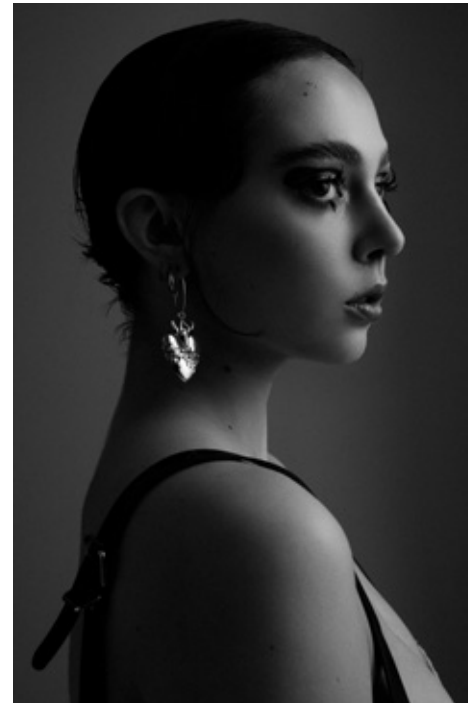

SOPHIE LUCAS

GIANT

HGHT	BUST	WST	HIP	DRSS	SHOE	HAIR	EYE
178 / 5'10	84 / 33	62 / 24.5	84 / 33	8	8.5 / 39	BRWN	BRWN

SOPHIE LUCAS

GIANT

giantmanagement.com / +61 3 9827 4877