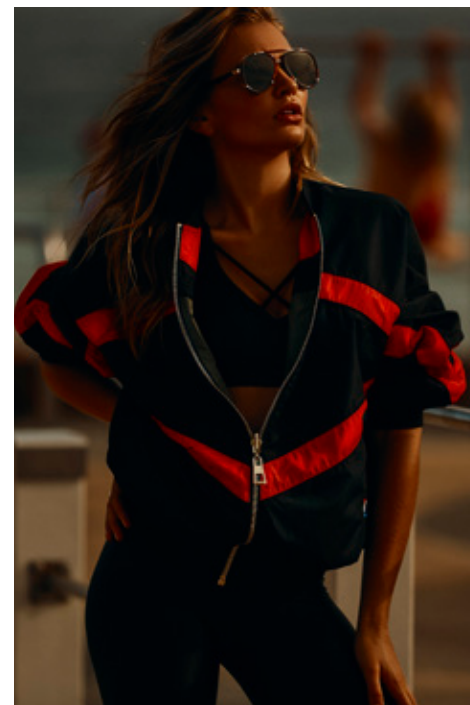

TAHLIA GIUMELLI

GIANT

HGHT 173 / 5'8 BUST 81 / 32 WST 61 / 24 HIP 86 / 34 DRSS 8 SHOE 9 / 39 HAIR BLND EYE GREEN

TAHLIA GIUMELLI

GIANT

giantmanagement.com / +61 3 9827 4877