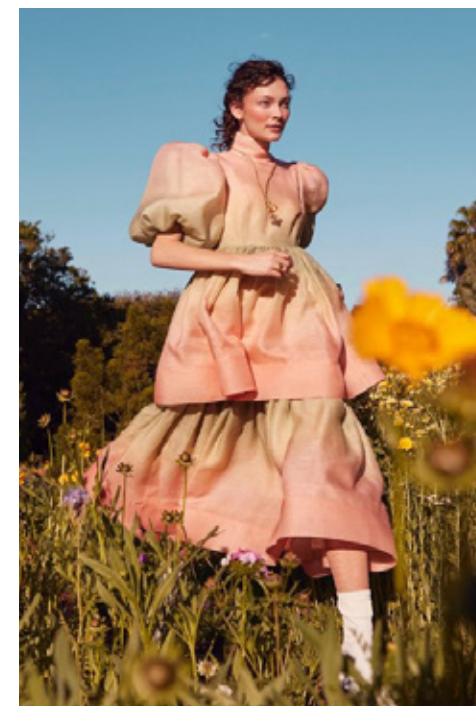

TAYLA SHAW

GIANT

HGHT	BUST	WST	HIP	DRSS	SHOE	HAIR	EYE
177 / 5'9.5	81 / 32	64 / 25	88 / 34.5	8	8 / 38	BRWN	BRWN

TAYLA SHAW

GIANT

giantmanagement.com / +61 3 9827 4877