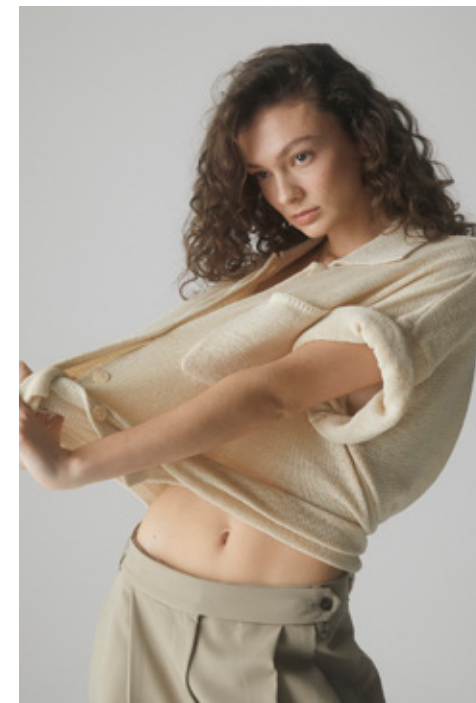

TAYLA SHAW

GIANT

HGHT 177/5'9.5 BUST 81/32 WST 64/25 HIP 88/34.5 DRSS 8 SHOE 8/38 HAIR BRWN EYE BRWN

TAYLA SHAW

GIANT

giantmanagement.com / +61 3 9827 4877